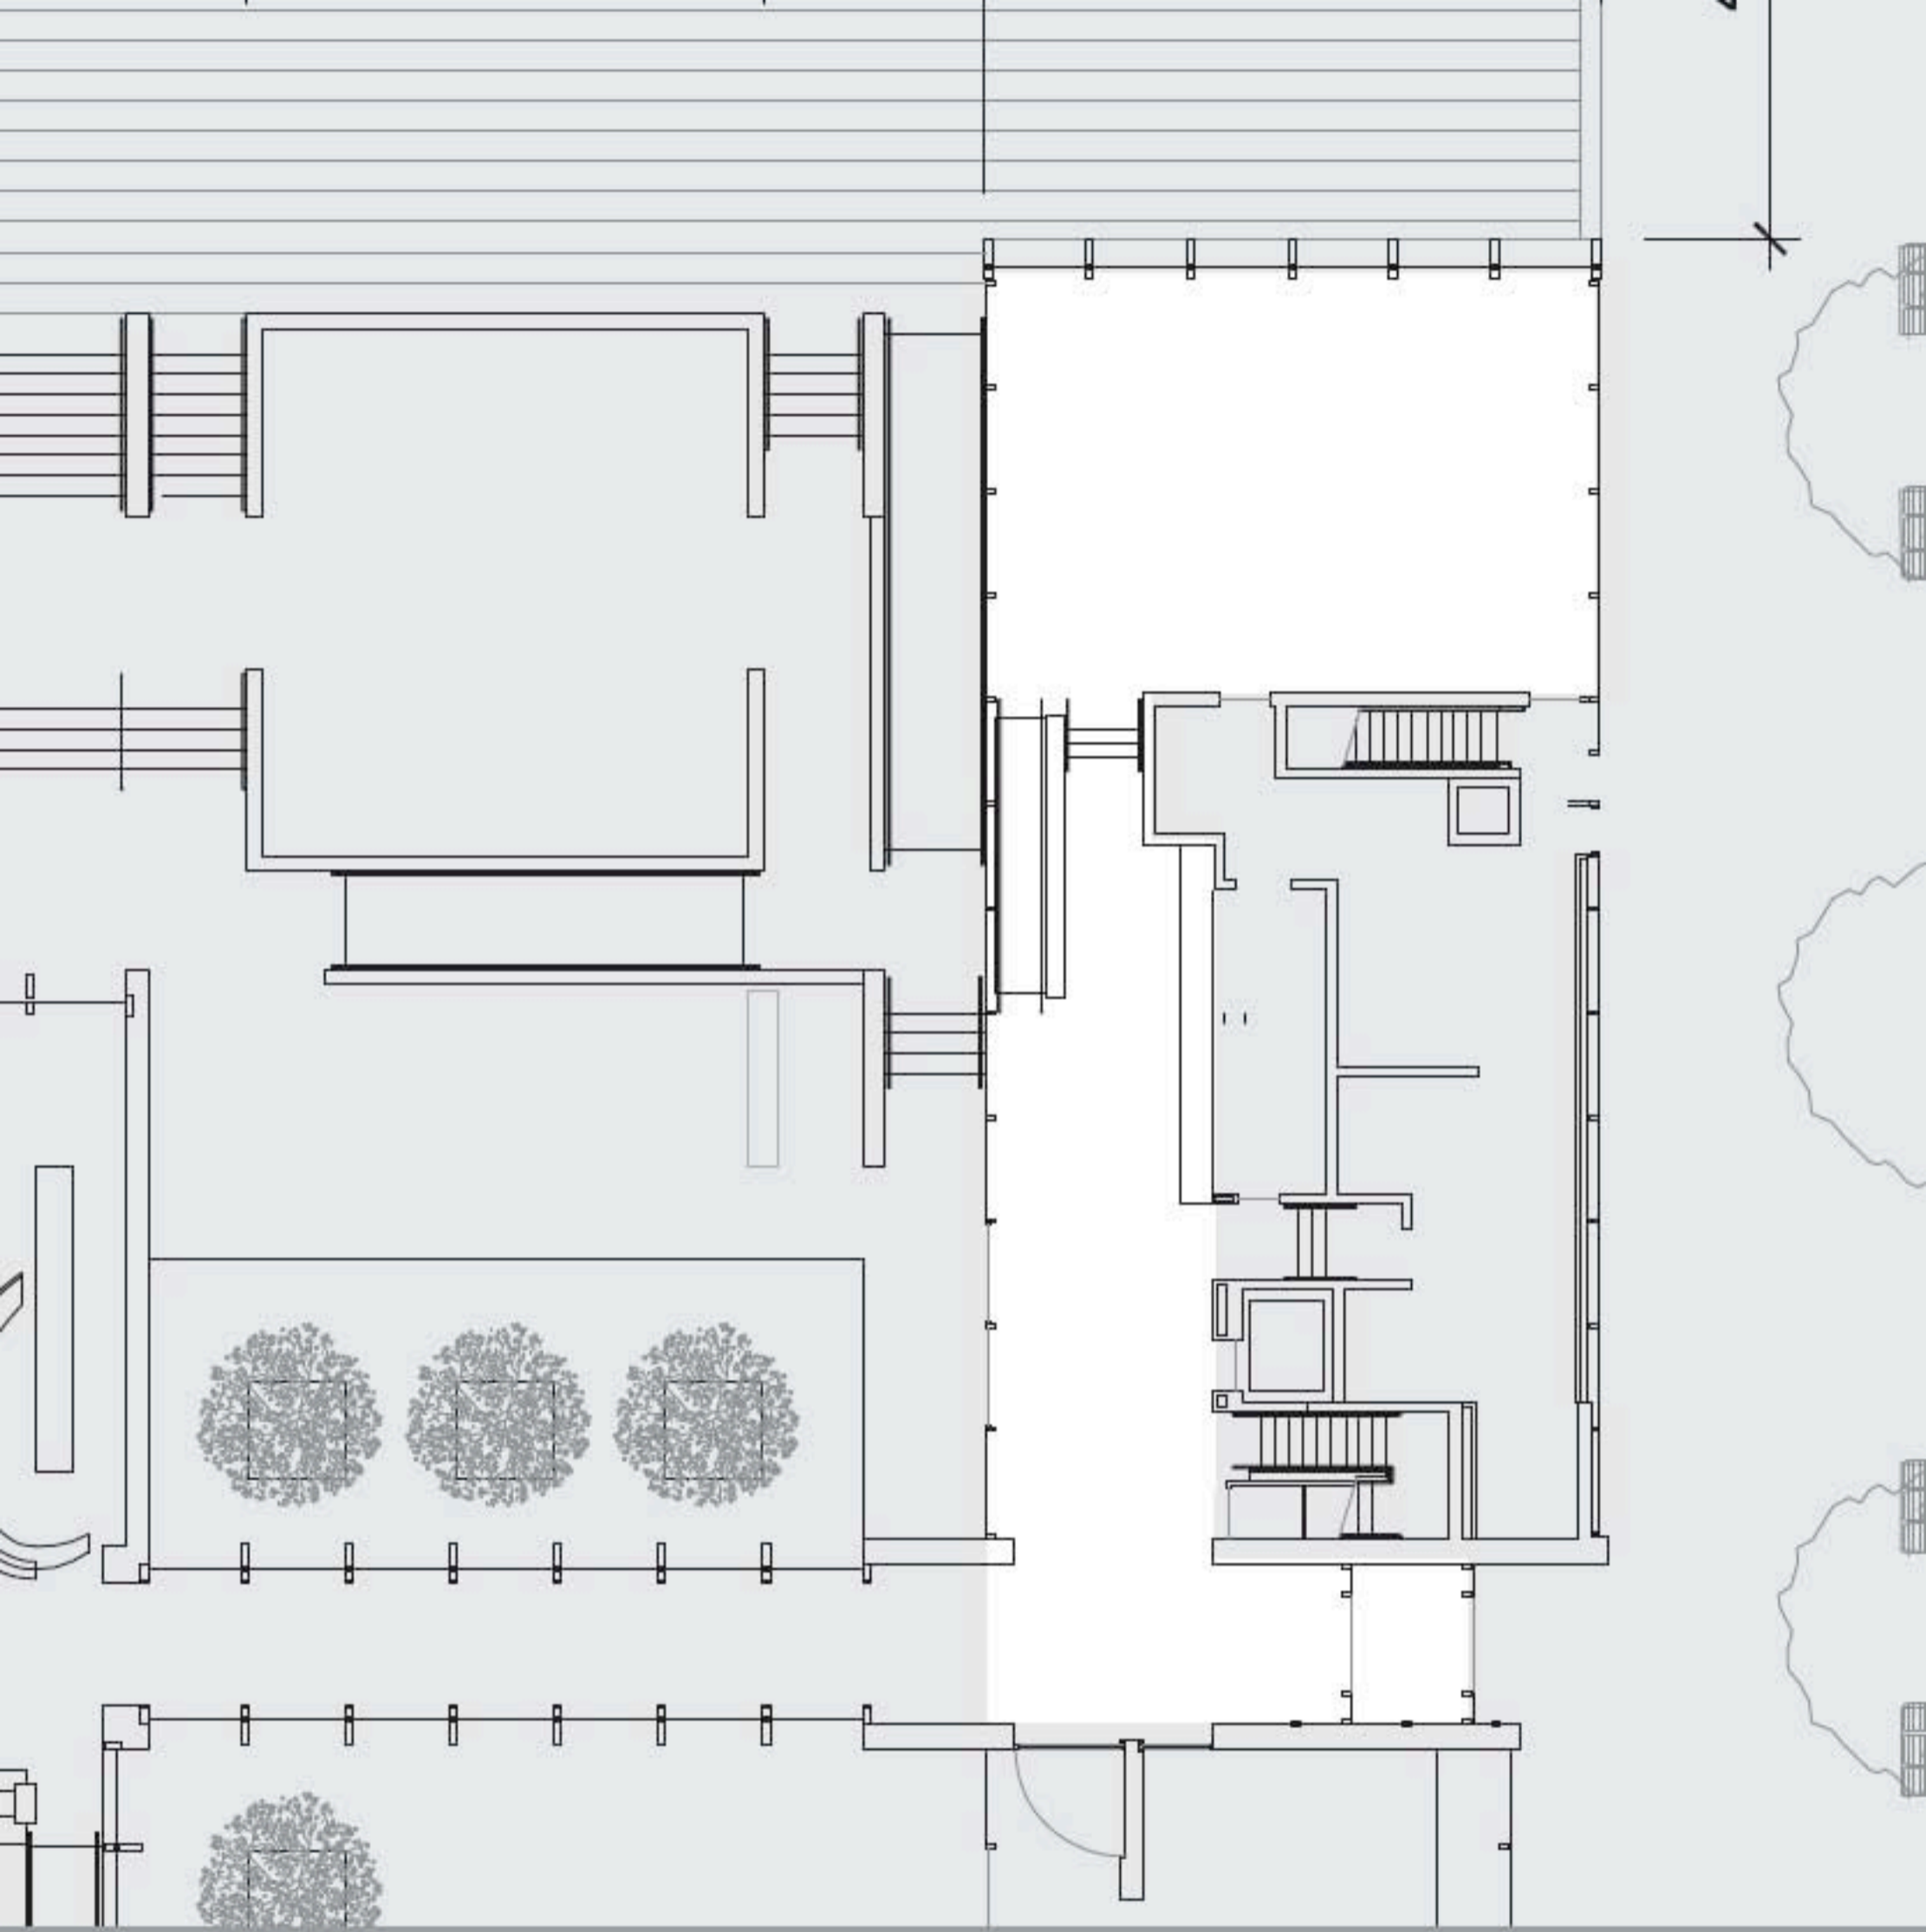

Sq. Ft. 4,322.18
Length (ft) 97.5
Width (ft) 44.33
Height (ft) 31.5

Wege Pavilion

GRAND RAPIDS ART MUSEUM

NOTES:

Sq. Ft. 2,373.75
Length (ft) 52.75
Width (ft) 45
Height (ft) 13

Cook Auditorium

GRAND RAPIDS ART MUSEUM

NOTES:

Sq. Ft. 1,072.50
Length (ft) 39
Width (ft) 27.5
Height (ft) 22.5

Café

GRAND RAPIDS ART MUSEUM

NOTES:

Sq. Ft. 2,360.31
Length (ft) 103.75
Width (ft) 22.75
Height (ft) 14.75

East Court

LEVEL I

GRAND RAPIDS ART MUSEUM

NOTES:

Sq. Ft. 1,380.00
Length (ft) 46
Width (ft) 30
Height (ft) 12.5

Balcony LEVEL II

GRAND RAPIDS ART MUSEUM

NOTES:

Sq. Ft. 1,035.00
Length (ft) 69
Width (ft) 15
Height (ft) 8.5

Members Lounge

LEVEL II

GRAND RAPIDS ART MUSEUM

NOTES:

Sq. Ft. 1,027.00
Length (ft) 39.5
Width (ft) 26
Height (ft) 12.25

Boardroom

LEVEL II

GRAND RAPIDS ART MUSEUM

NOTES: