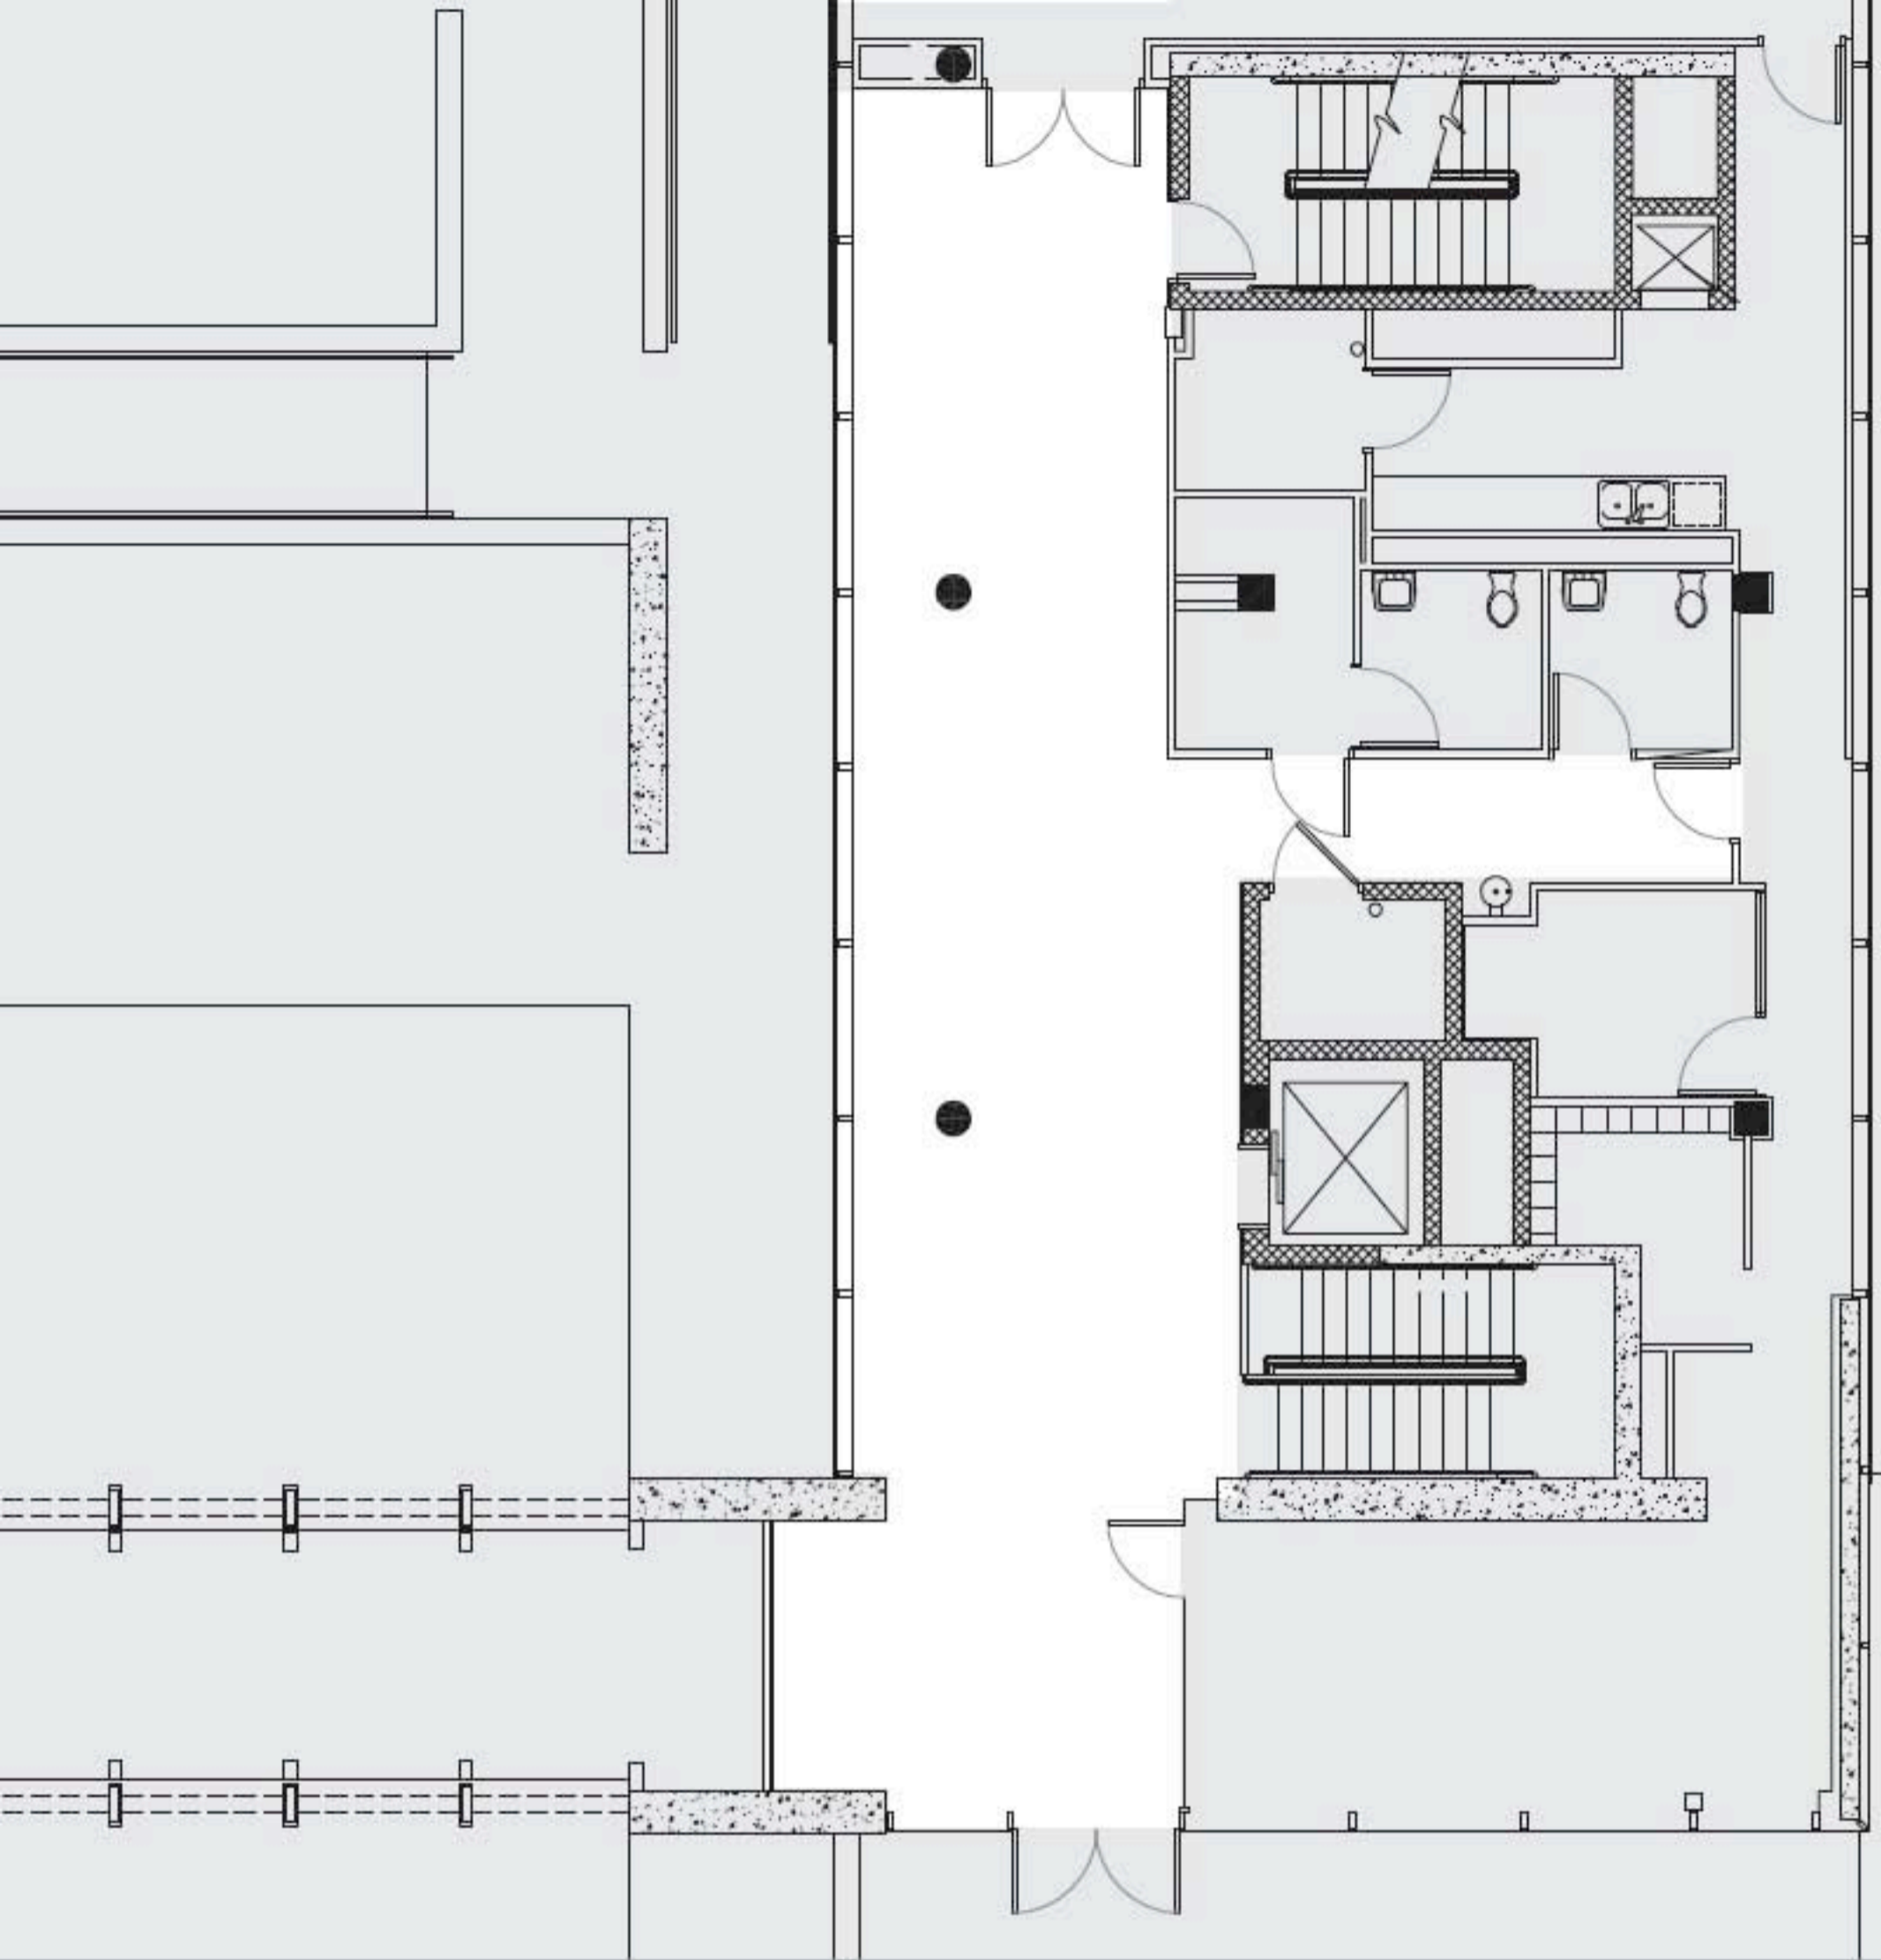

NOTES:

Sq. Ft. 1,072.50
Length (ft) 39
Width (ft) 27.5
Height (ft) 22.5

Café

GRAND RAPIDS ART MUSEUM

NOTES:

Sq. Ft. 2,360.31
Length (ft) 103.75
Width (ft) 22.75
Height (ft) 14.75

East Court

LEVEL I

GRAND RAPIDS ART MUSEUM

NOTES:

Sq. Ft. 1,380.00
Length (ft) 46
Width (ft) 30
Height (ft) 12.5

Balcony LEVEL II

GRAND RAPIDS ART MUSEUM

NOTES:

Sq. Ft. 1,035.00
Length (ft) 69
Width (ft) 15
Height (ft) 8.5

Members Lounge

LEVEL II

GRAND RAPIDS ART MUSEUM

NOTES:

Sq. Ft. 1,027.00
Length (ft) 39.5
Width (ft) 26
Height (ft) 12.25

Boardroom

LEVEL II

GRAND RAPIDS ART MUSEUM

NOTES: