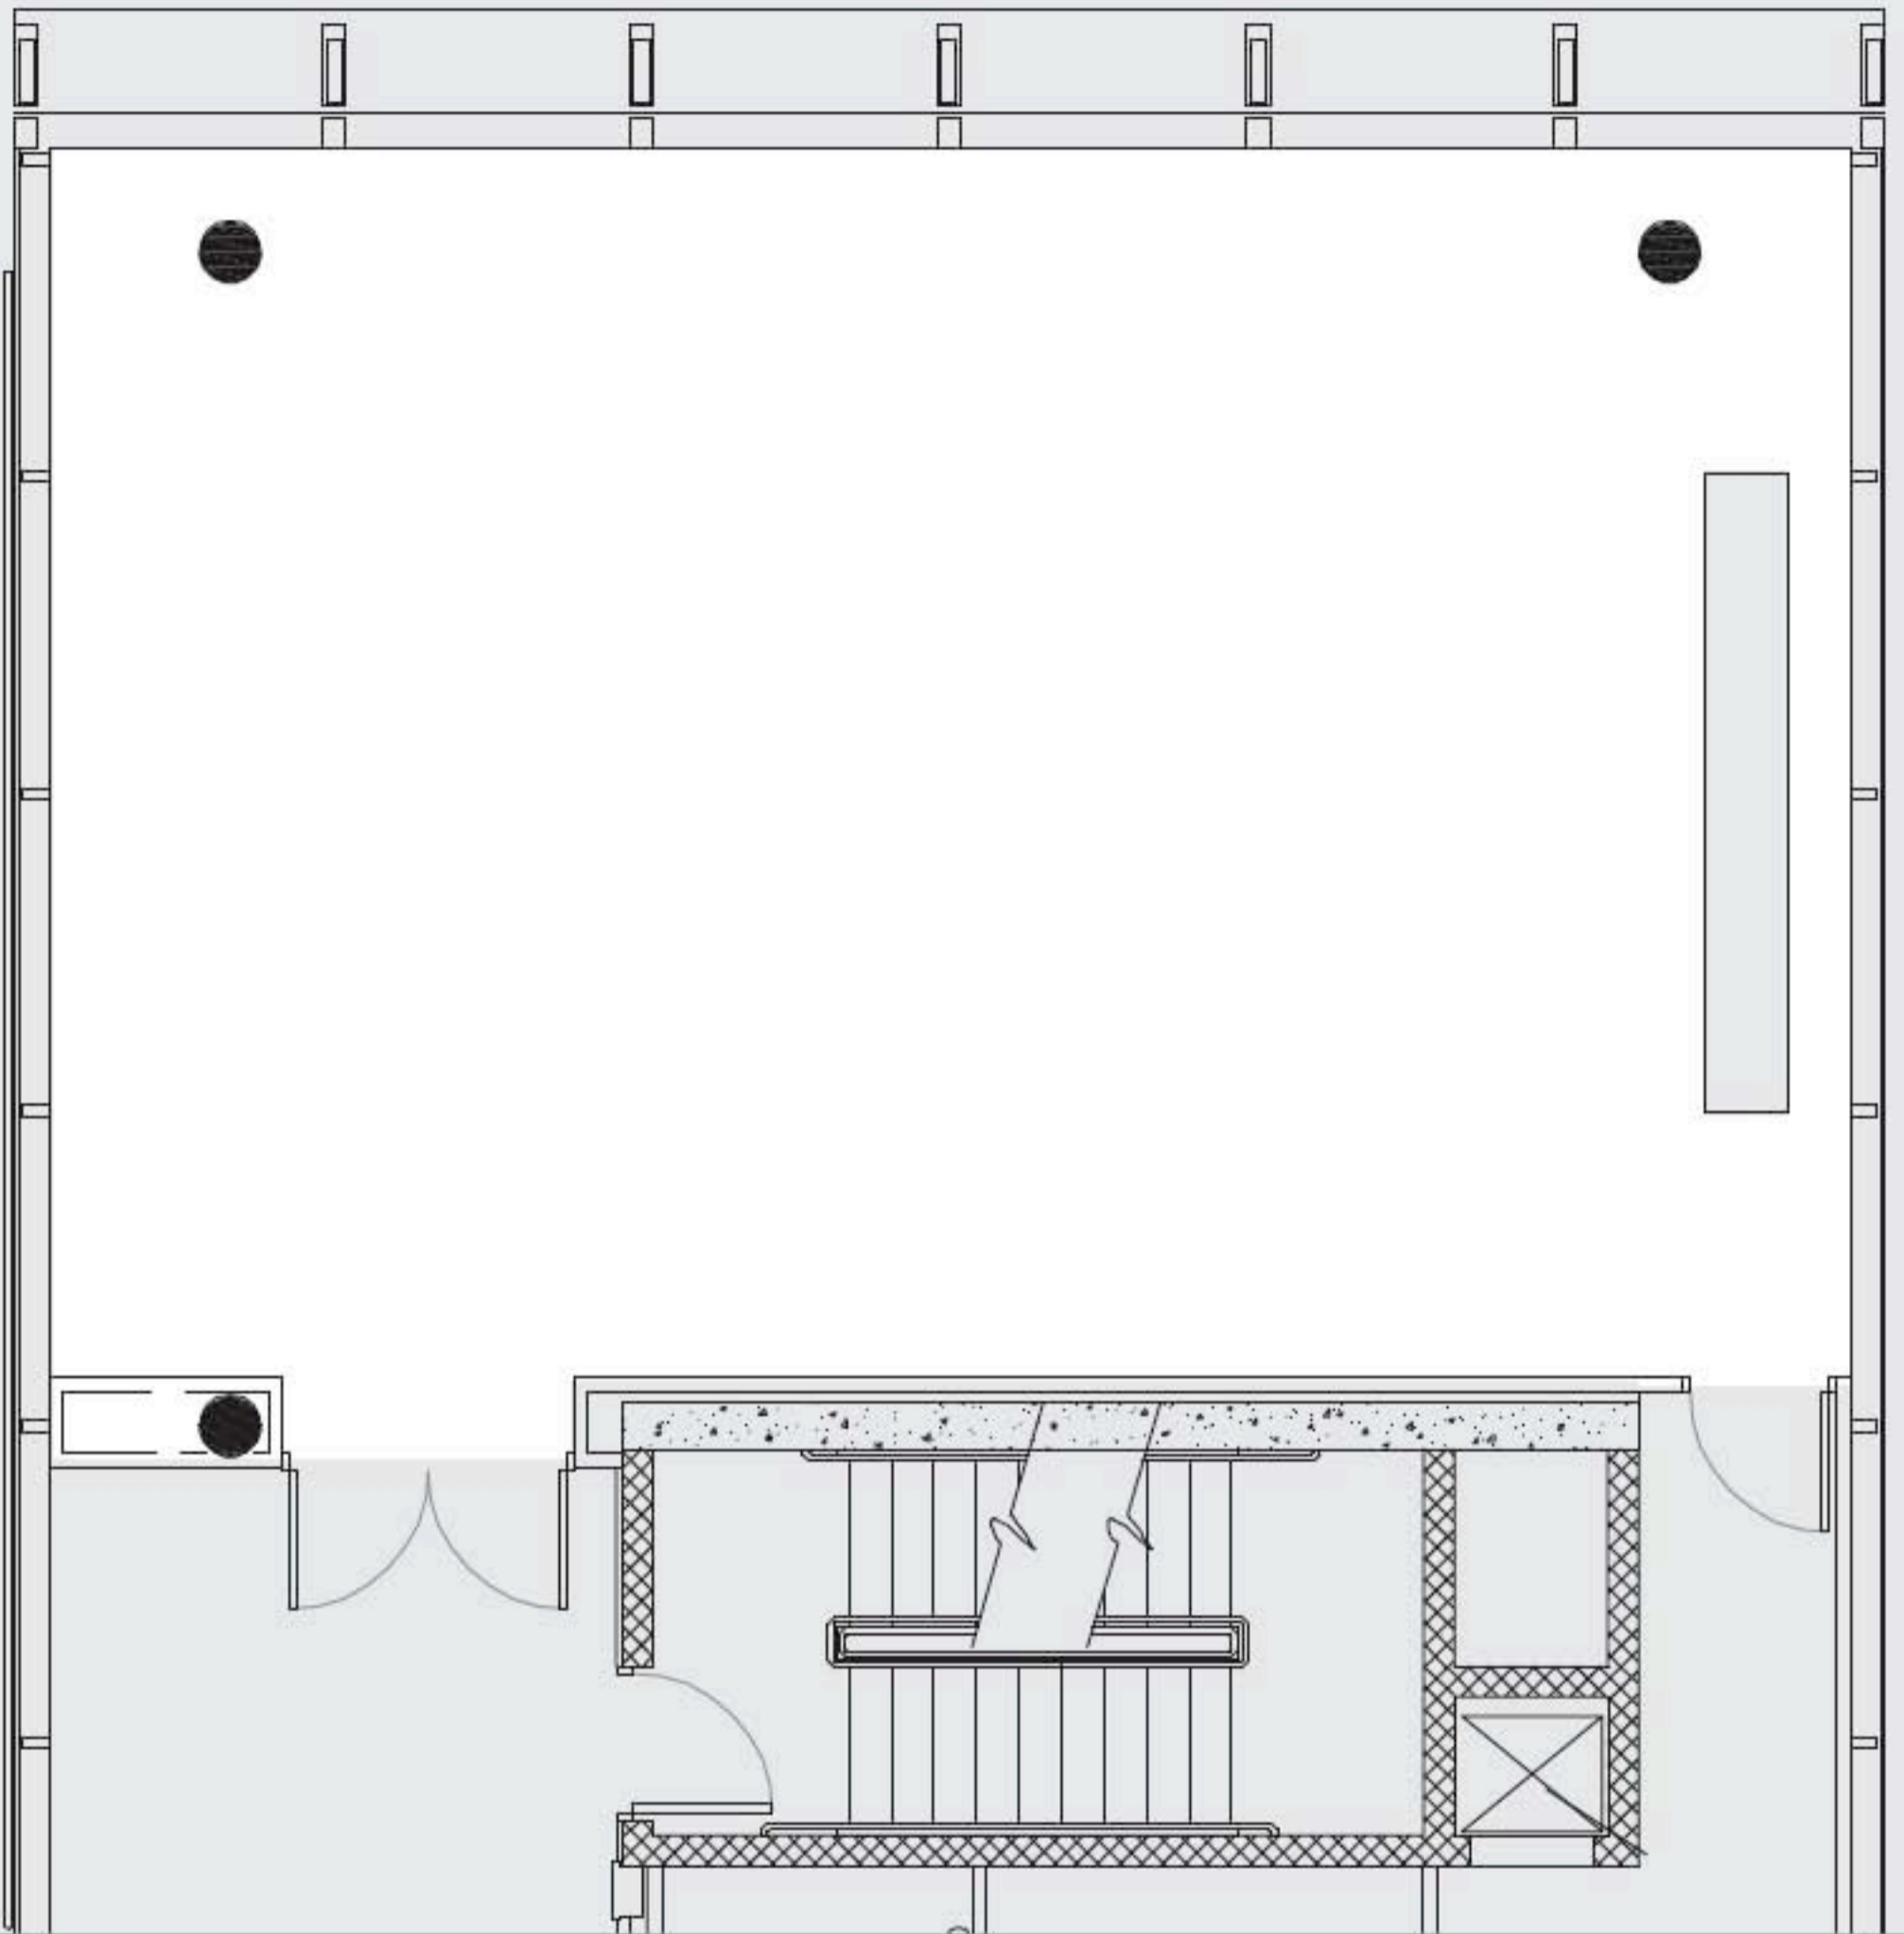

NOTES:

Sq. Ft. 1,072.50
Length (ft) 39
Width (ft) 27.5
Height (ft) 22.5

Café

GRAND RAPIDS ART MUSEUM

NOTES:

Sq. Ft. 2,360.31
Length (ft) 103.75
Width (ft) 22.75
Height (ft) 14.75

East Court

LEVEL I

GRAND RAPIDS ART MUSEUM

NOTES:

Sq. Ft. 1,380.00
Length (ft) 46
Width (ft) 30
Height (ft) 12.5

Balcony LEVEL II

GRAND RAPIDS ART MUSEUM

NOTES:

Sq. Ft. 1,035.00
Length (ft) 69
Width (ft) 15
Height (ft) 8.5

Members Lounge

LEVEL II

GRAND RAPIDS ART MUSEUM

NOTES:

Sq. Ft. 1,027.00
Length (ft) 39.5
Width (ft) 26
Height (ft) 12.25

Boardroom

LEVEL II

GRAND RAPIDS ART MUSEUM

NOTES: