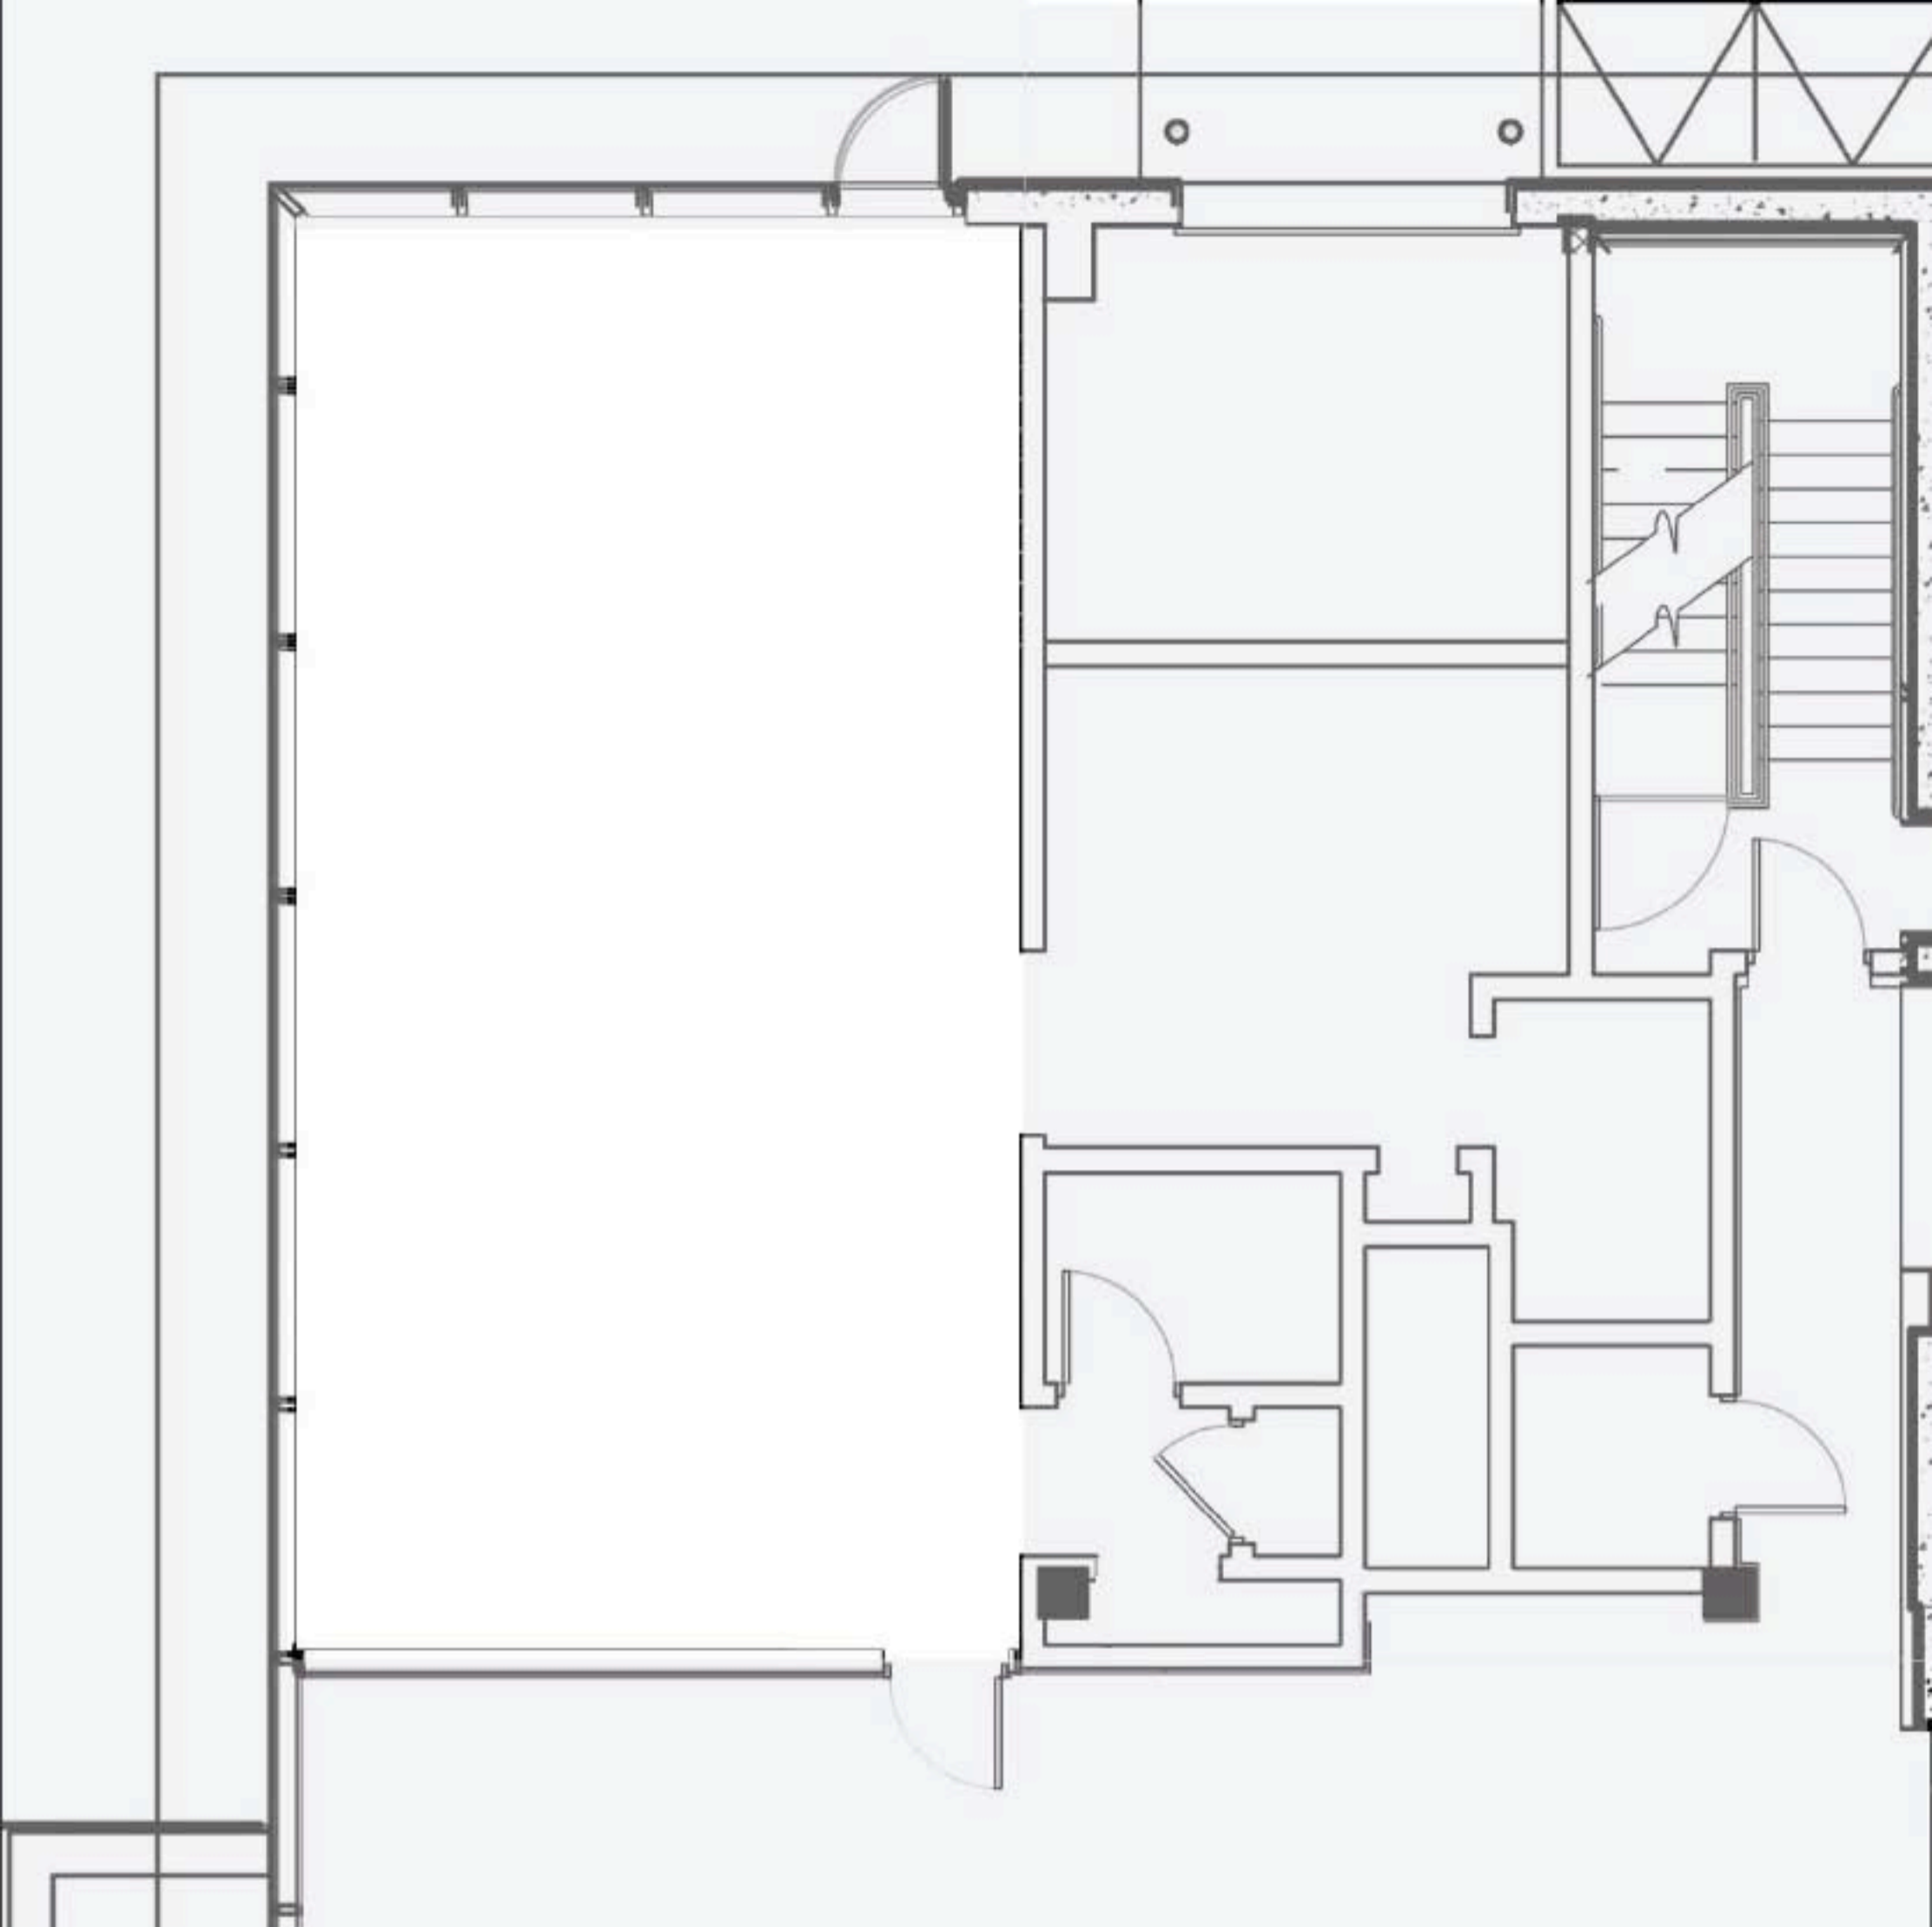

LEVEL II

GRAND RAPIDS ART MUSEUM

NOTES:

Sq. Ft. 1,027.00
Length (ft) 39.5
Width (ft) 26
Height (ft) 12.25

Boardroom

LEVEL II

GRAND RAPIDS ART MUSEUM

NOTES:

Sq. Ft. 1,856.50
Length (ft) 47
Width (ft) 39.5
Height (ft) 14.5

Veranda LEVEL II

GRAND RAPIDS ART MUSEUM

NOTES:

Sq. Ft. 1,261.13
Length (ft) 42.75
Width (ft) 29.5
Height (ft) 8.5

Garden Room

LOWER LEVEL

GRAND RAPIDS ART MUSEUM

NOTES:

Sq. Ft. 682.50
Length (ft) 35
Width (ft) 19.5
Height (ft) 10.5

Betz Studio

LOWER LEVEL

GRAND RAPIDS ART MUSEUM

NOTES:

Wege Plaza Steps

Dining Terrace

GRAM

Dining Terrace & Wege Plaza Steps

GRAND RAPIDS ART MUSEUM

NOTES:

Sq. Ft. 3,272.50
 Length (ft) 77
 Width (ft) 42.5
 Height (ft) 65,000

Pocket Park

GRAND RAPIDS ART MUSEUM

NOTES: