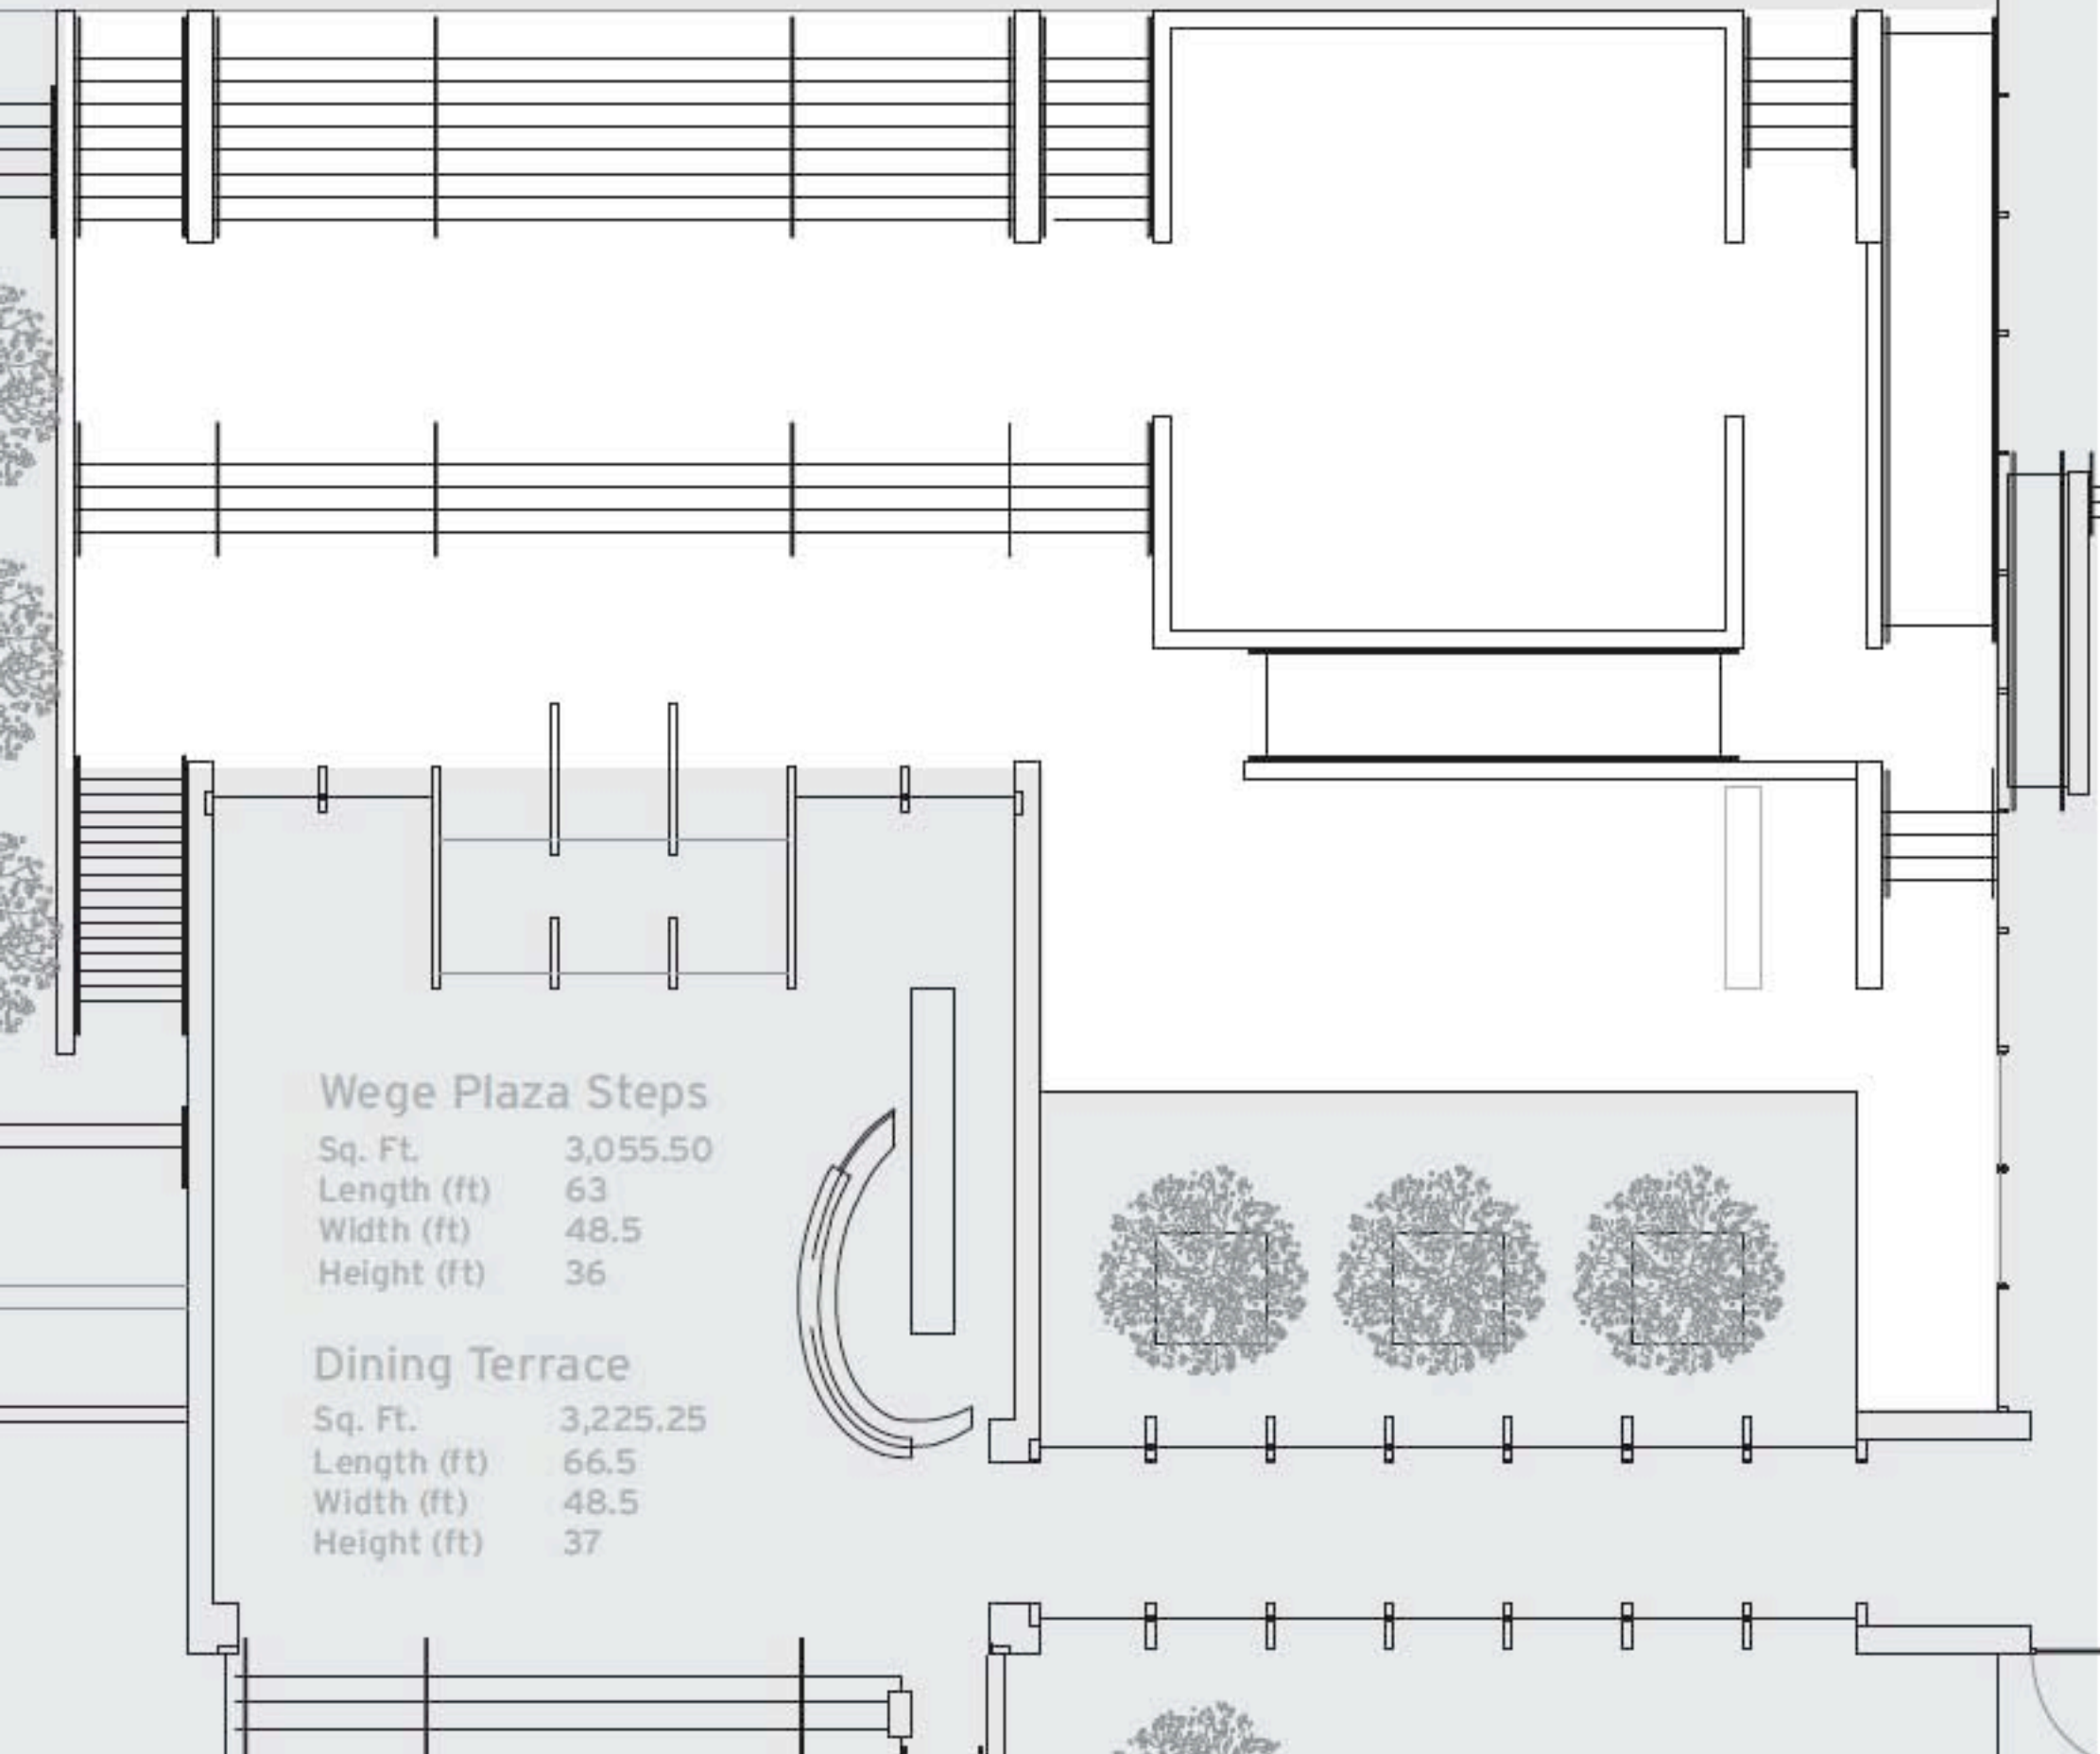

Sq. Ft. 1,856.50
Length (ft) 47
Width (ft) 39.5
Height (ft) 14.5

Veranda LEVEL II

GRAND RAPIDS ART MUSEUM

NOTES:

Sq. Ft. 1,261.13
Length (ft) 42.75
Width (ft) 29.5
Height (ft) 8.5

Garden Room

LOWER LEVEL

GRAND RAPIDS ART MUSEUM

NOTES:

Sq. Ft. 682.50
Length (ft) 35
Width (ft) 19.5
Height (ft) 10.5

Betz Studio

LOWER LEVEL

GRAND RAPIDS ART MUSEUM

NOTES:

Wege Plaza Steps

Dining Terrace

GRAM

Dining Terrace & Wege Plaza Steps

GRAND RAPIDS ART MUSEUM

NOTES:

Sq. Ft. 3,272.50
 Length (ft) 77
 Width (ft) 42.5
 Height (ft) 65,000

Pocket Park

GRAND RAPIDS ART MUSEUM

NOTES:

Sq. Ft. 11,815.00
 Length (ft) 278
 Width (ft) 42.5
 Height (ft) 65,000

Wege Plaza Pavers

GRAND RAPIDS ART MUSEUM

NOTES:
