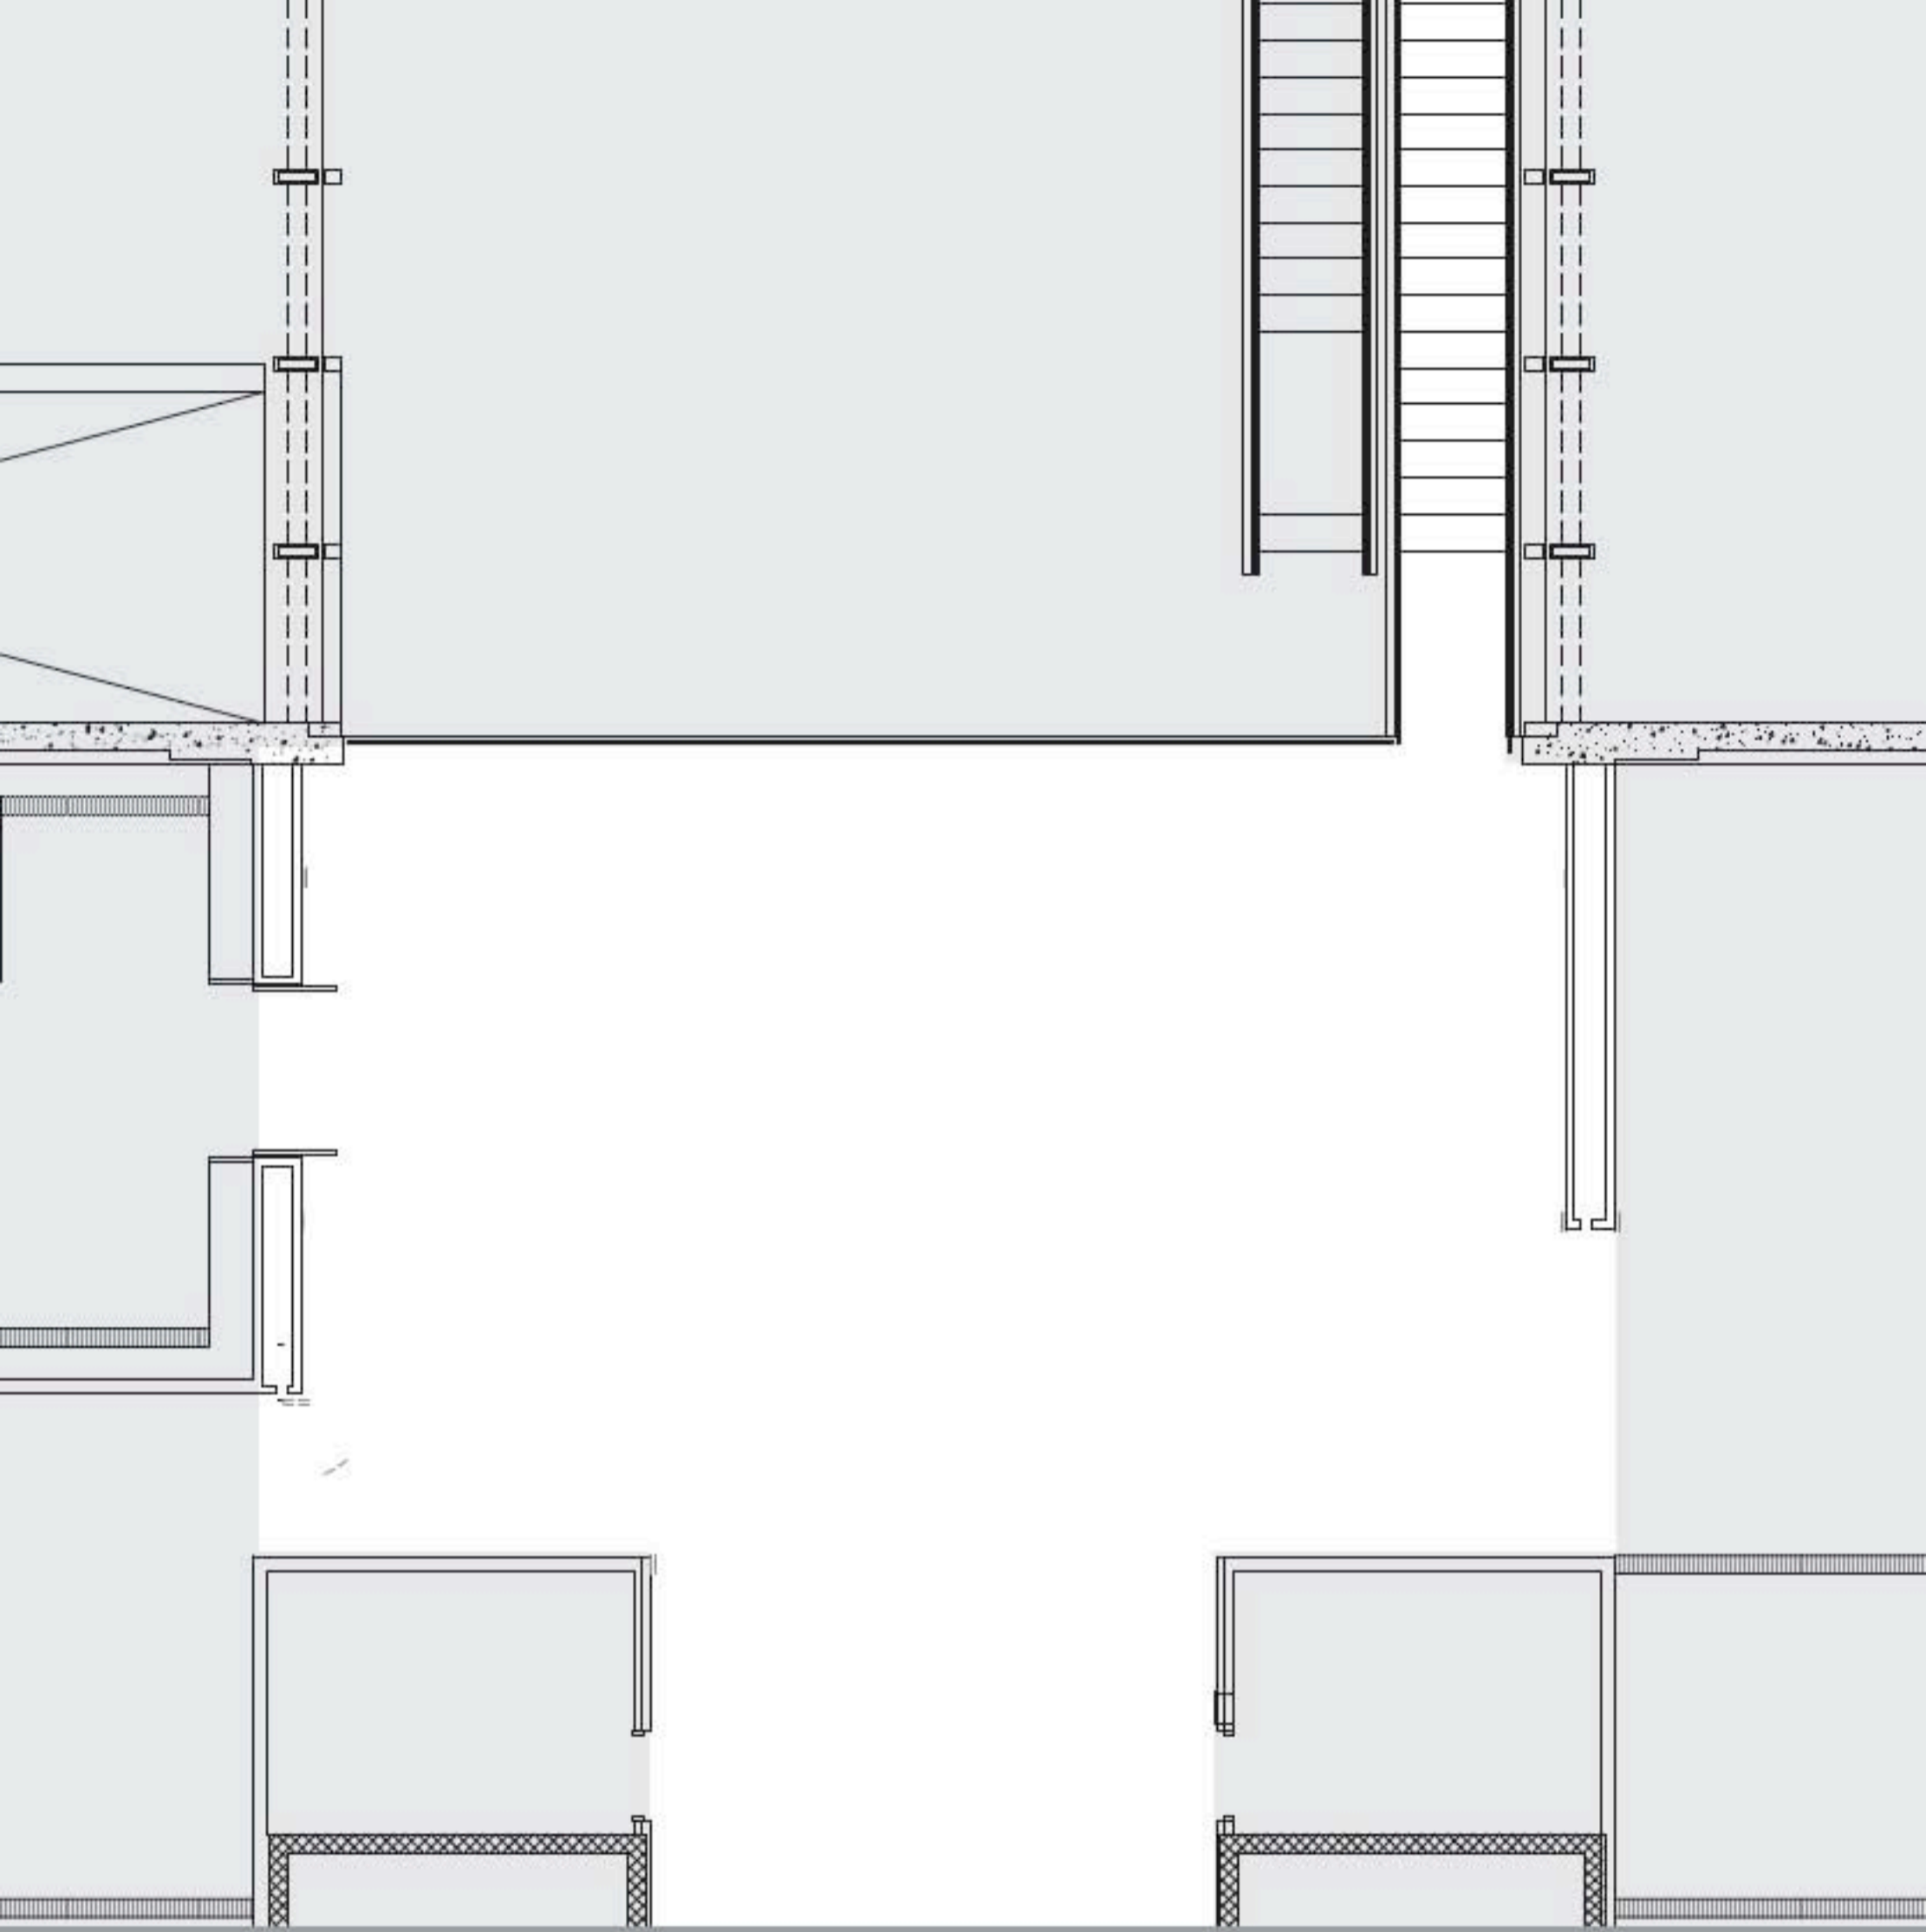

Sq. Ft. 4,322.18
Length (ft) 97.5
Width (ft) 44.33
Height (ft) 31.5

Wege Pavilion

GRAND RAPIDS ART MUSEUM

NOTES:

Sq. Ft. 2,373.75
Length (ft) 52.75
Width (ft) 45
Height (ft) 13

Cook Auditorium

GRAND RAPIDS ART MUSEUM

NOTES:

Sq. Ft. 1,072.50
Length (ft) 39
Width (ft) 27.5
Height (ft) 22.5

Café

GRAND RAPIDS ART MUSEUM

NOTES:

Sq. Ft. 2,360.31
Length (ft) 103.75
Width (ft) 22.75
Height (ft) 14.75

East Court

LEVEL I

GRAND RAPIDS ART MUSEUM

NOTES:

Sq. Ft. 1,380.00
Length (ft) 46
Width (ft) 30
Height (ft) 12.5

Balcony LEVEL II

GRAND RAPIDS ART MUSEUM

NOTES:

Sq. Ft. 1,035.00
Length (ft) 69
Width (ft) 15
Height (ft) 8.5

Members Lounge

LEVEL II

GRAND RAPIDS ART MUSEUM

NOTES:

Sq. Ft. 1,027.00
Length (ft) 39.5
Width (ft) 26
Height (ft) 12.25

Boardroom

LEVEL II

GRAND RAPIDS ART MUSEUM

NOTES: