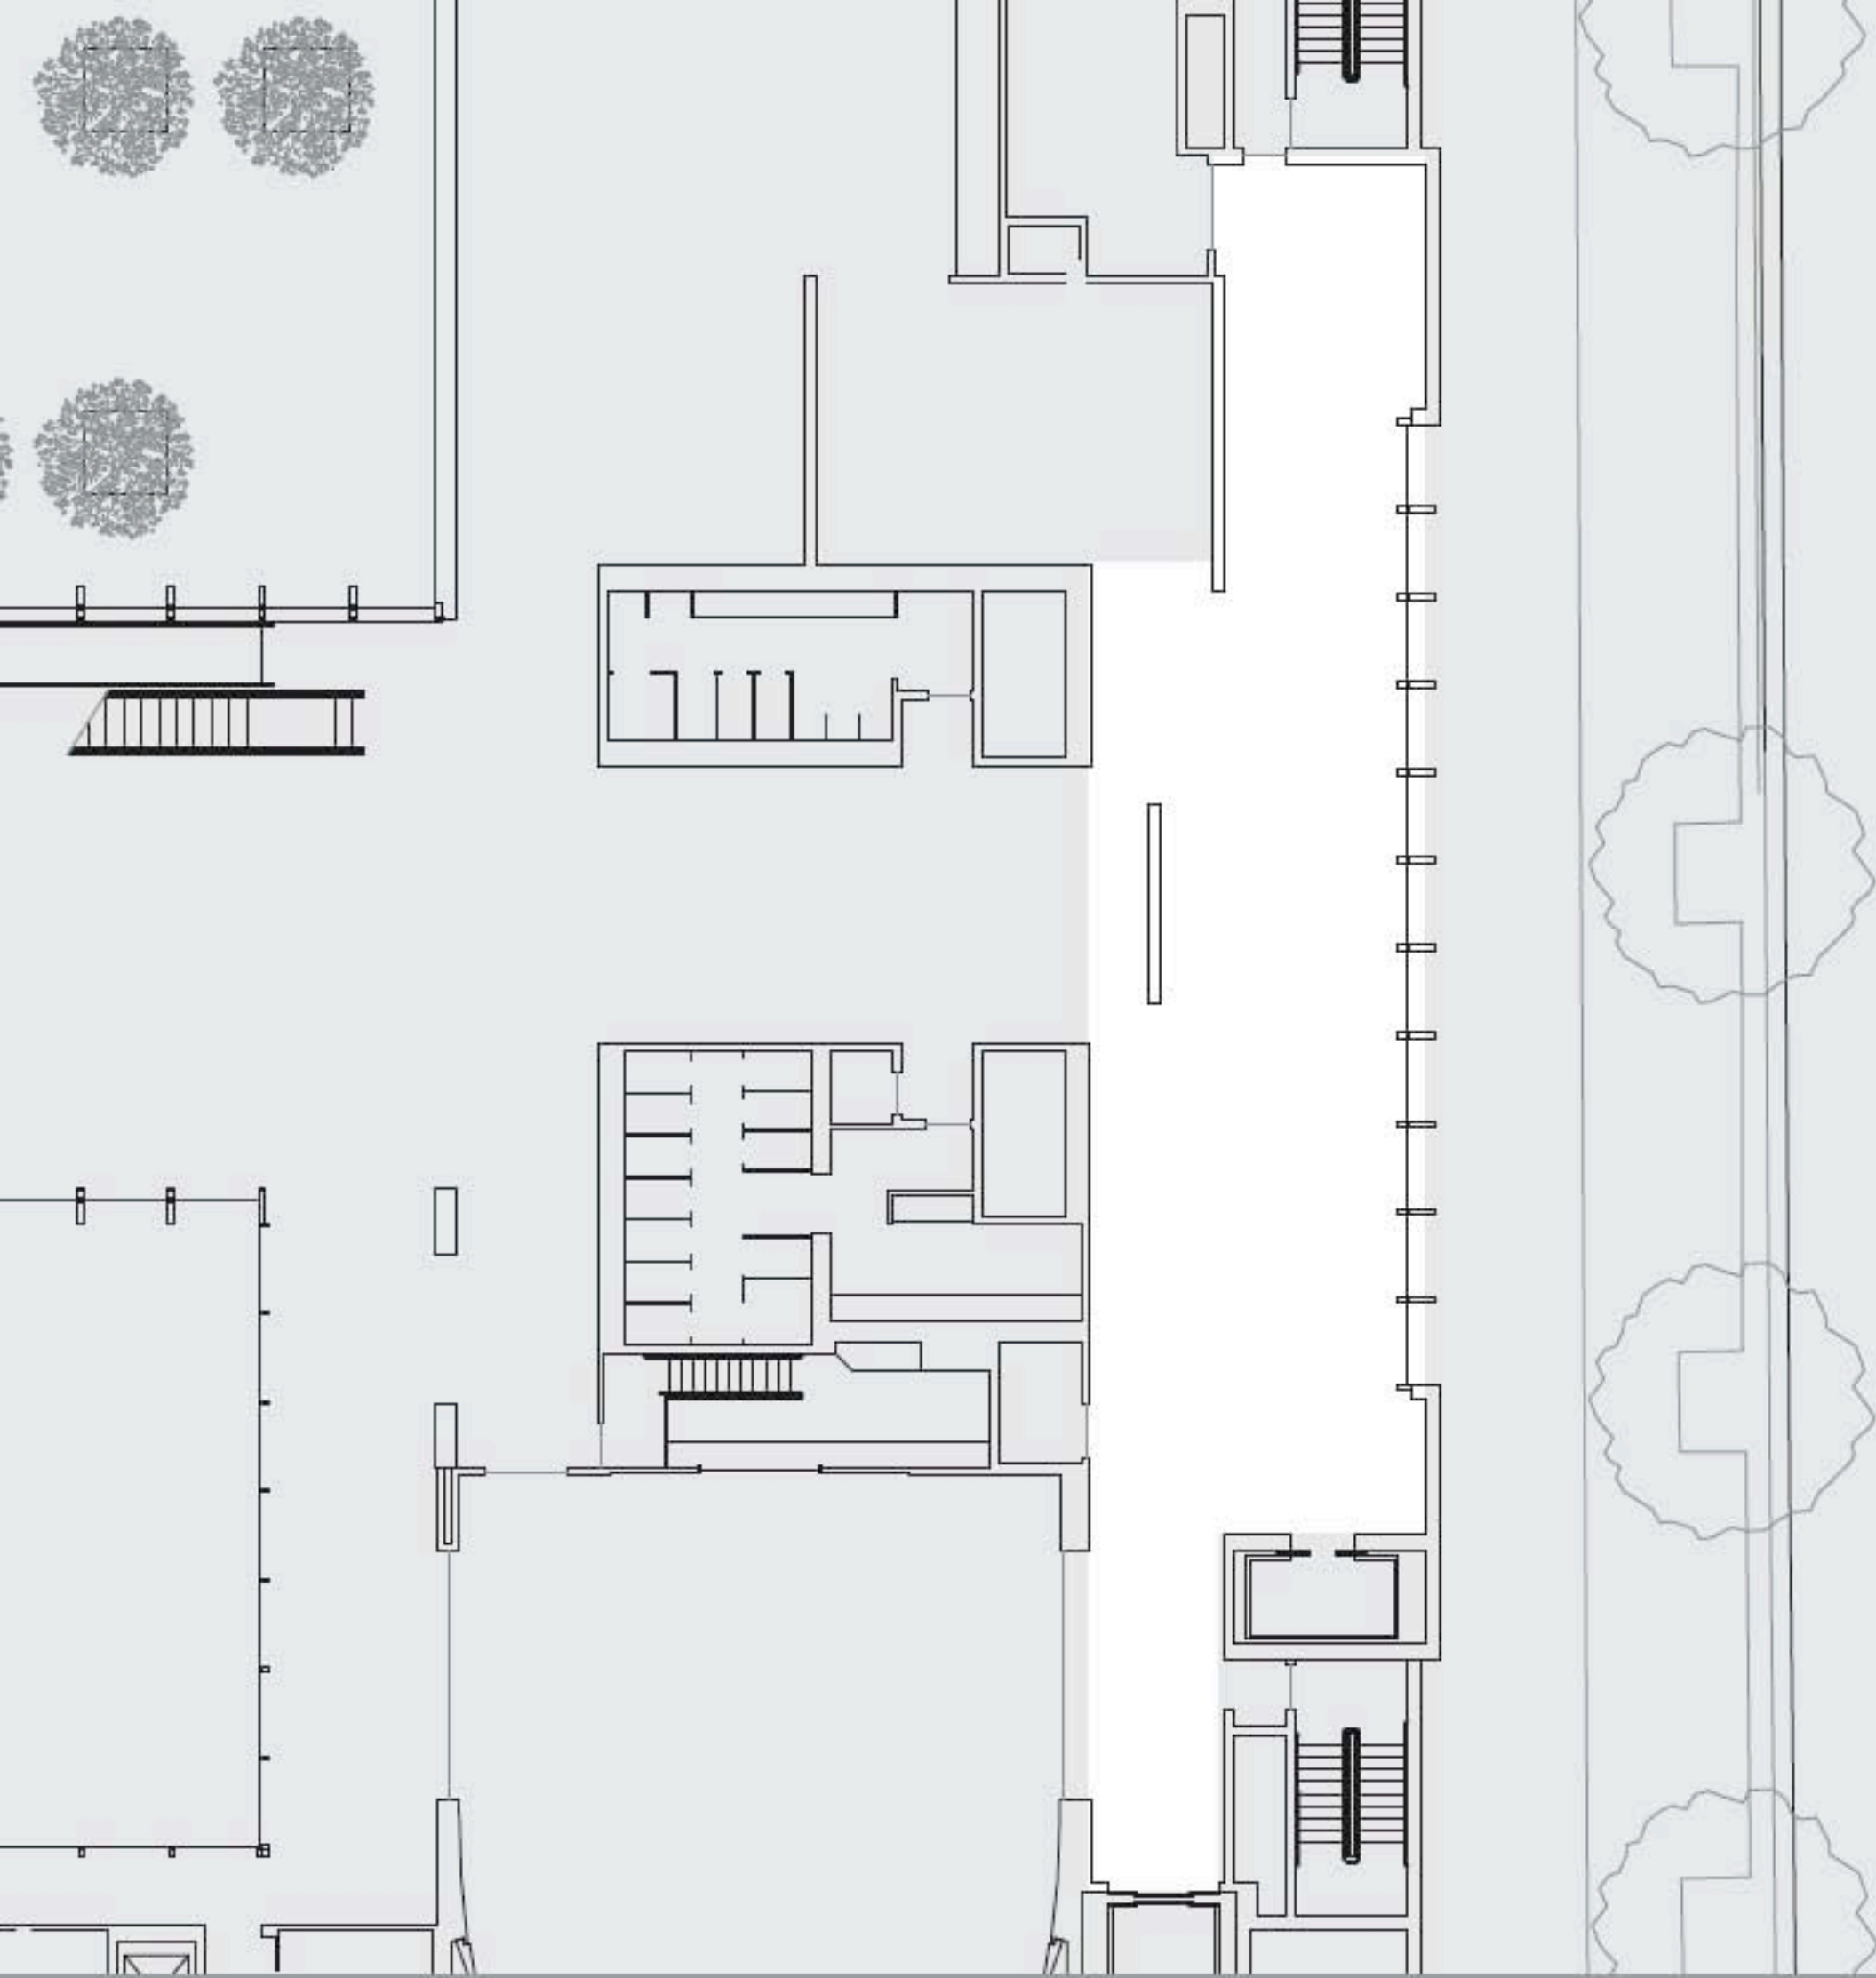

NOTES:

Sq. Ft. 1,072.50
Length (ft) 39
Width (ft) 27.5
Height (ft) 22.5

Café

GRAND RAPIDS ART MUSEUM

NOTES:

Sq. Ft. 2,360.31
Length (ft) 103.75
Width (ft) 22.75
Height (ft) 14.75

East Court

LEVEL I

GRAND RAPIDS ART MUSEUM

NOTES:

Sq. Ft. 1,380.00
Length (ft) 46
Width (ft) 30
Height (ft) 12.5

Balcony LEVEL II

GRAND RAPIDS ART MUSEUM

NOTES:

Sq. Ft. 1,035.00
Length (ft) 69
Width (ft) 15
Height (ft) 8.5

Members Lounge

LEVEL II

GRAND RAPIDS ART MUSEUM

NOTES:

Sq. Ft. 1,027.00
Length (ft) 39.5
Width (ft) 26
Height (ft) 12.25

Boardroom

LEVEL II

GRAND RAPIDS ART MUSEUM

NOTES: