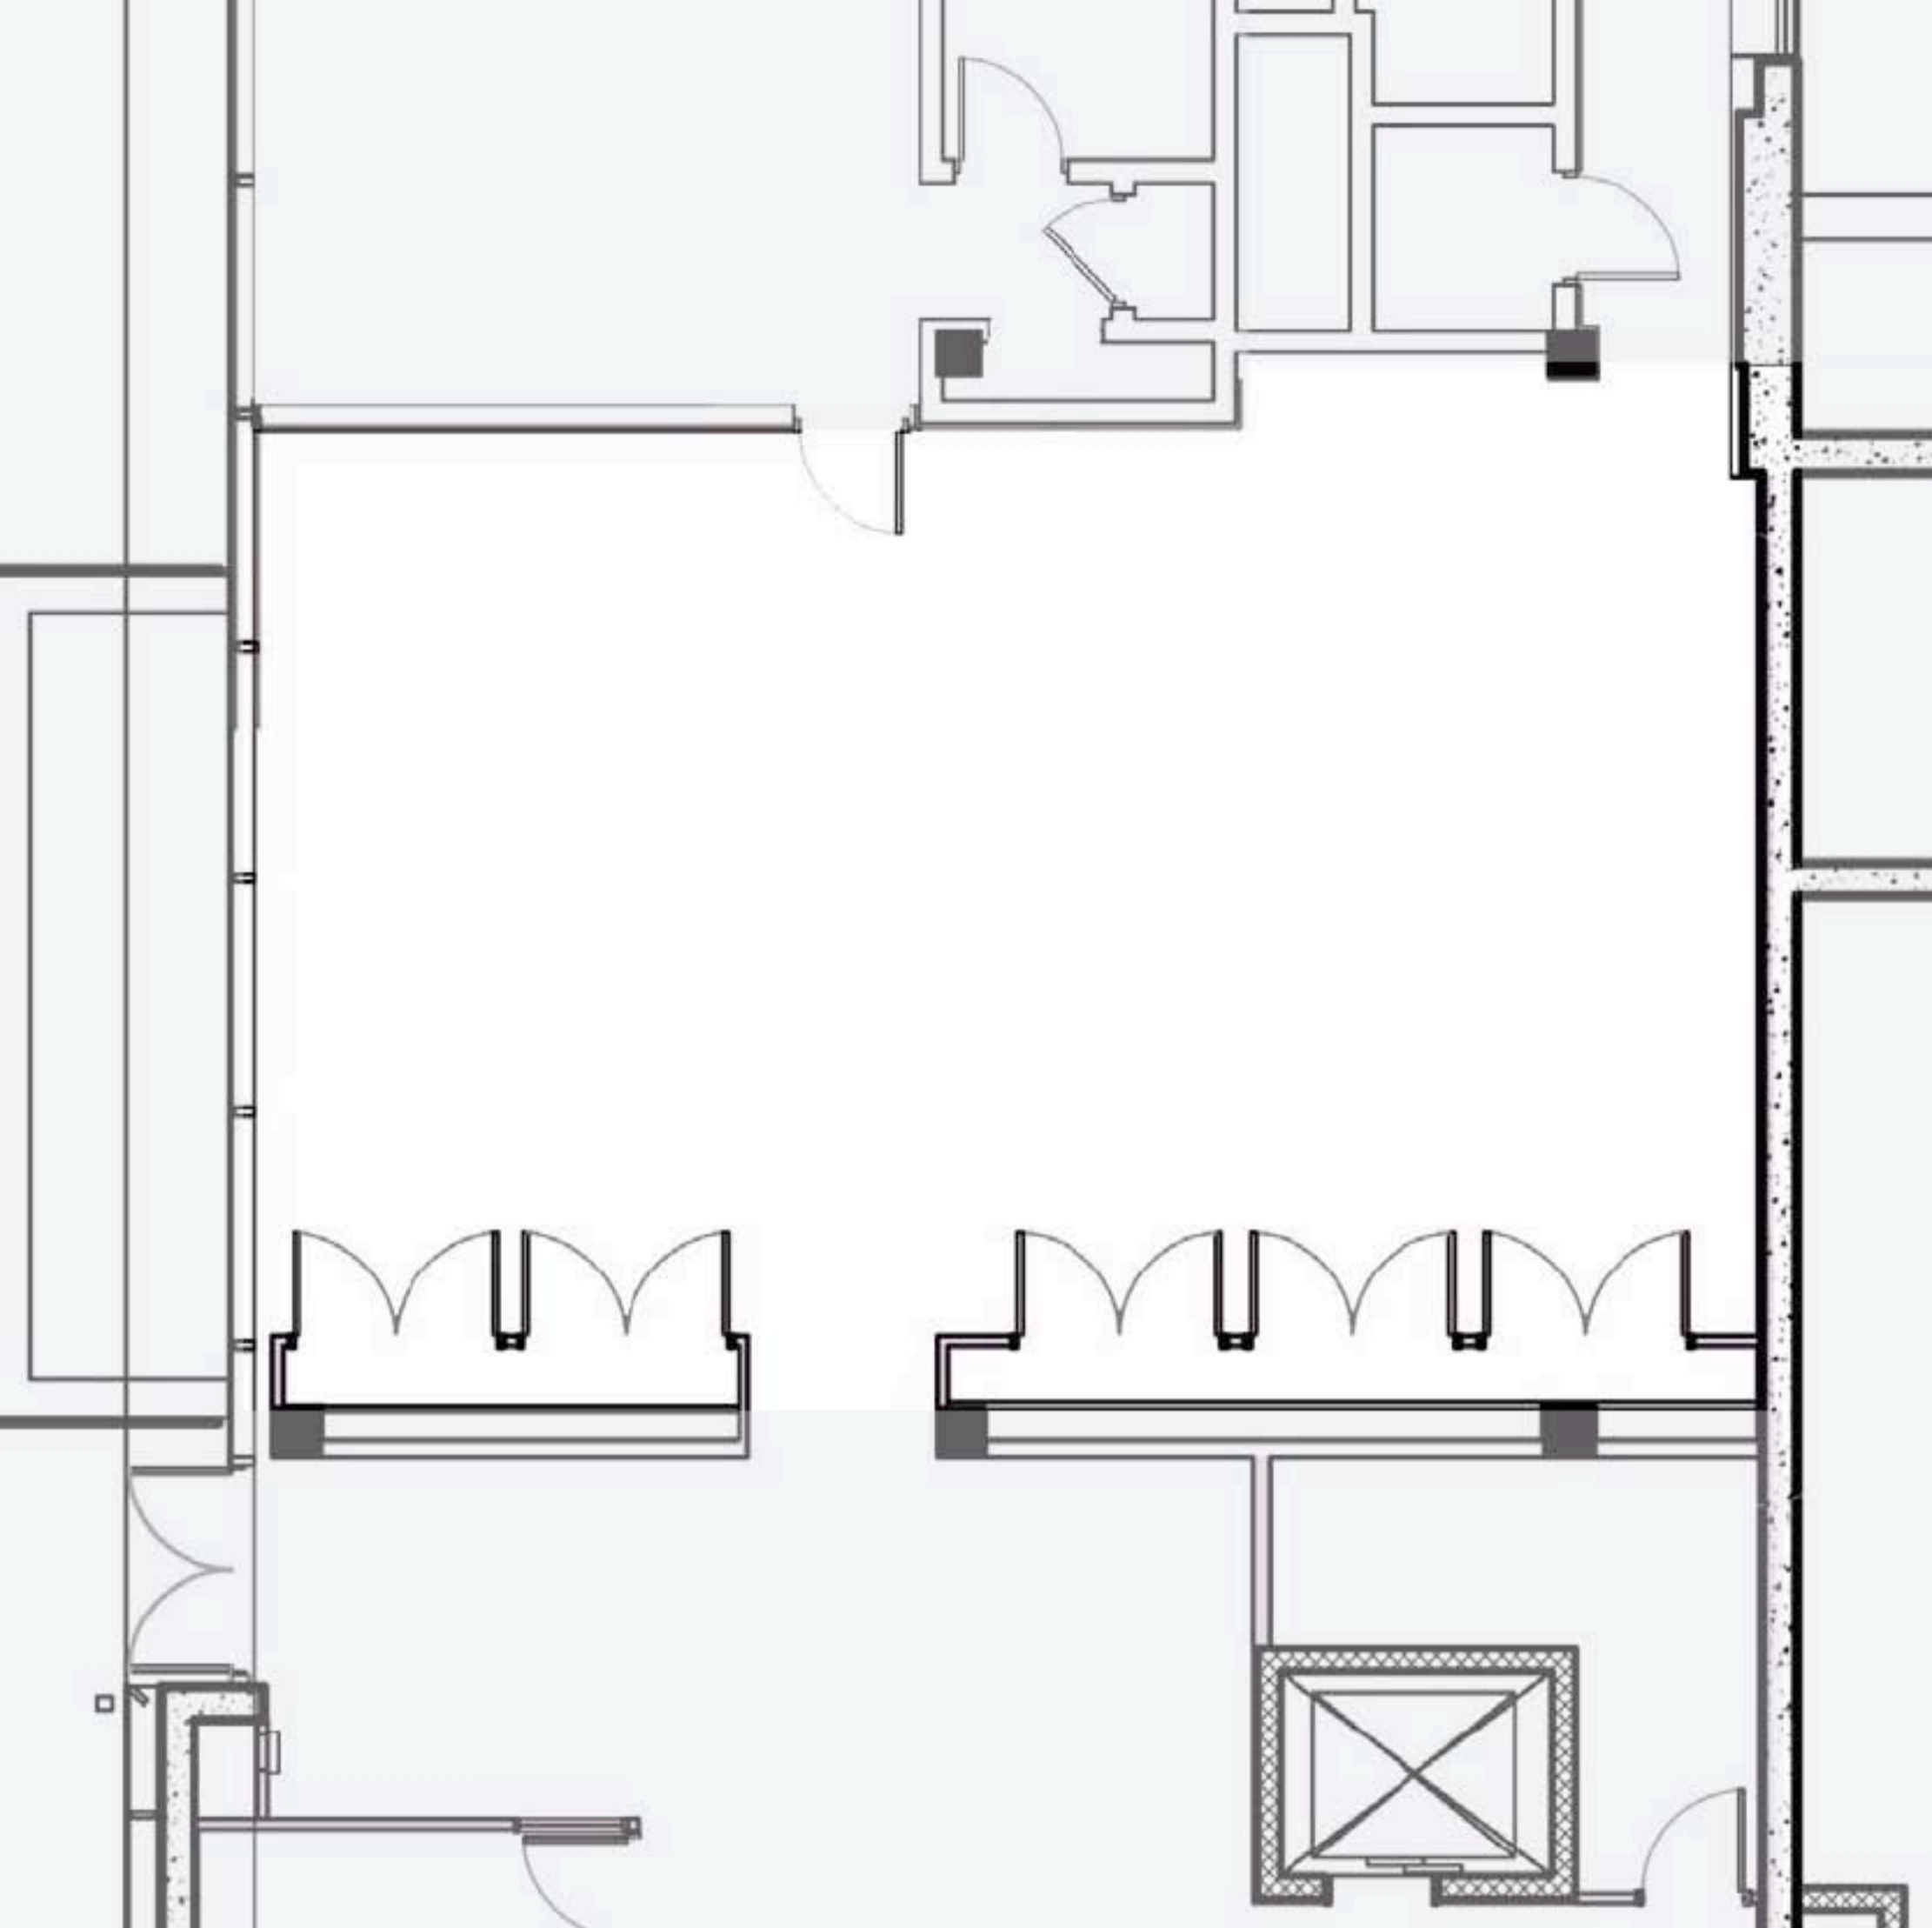

GRAND RAPIDS ART MUSEUM

NOTES:

Sq. Ft. 1,380.00
Length (ft) 46
Width (ft) 30
Height (ft) 12.5

Balcony LEVEL II

GRAND RAPIDS ART MUSEUM

NOTES:

Sq. Ft. 1,035.00
Length (ft) 69
Width (ft) 15
Height (ft) 8.5

Members Lounge

LEVEL II

GRAND RAPIDS ART MUSEUM

NOTES:

Sq. Ft. 1,027.00
Length (ft) 39.5
Width (ft) 26
Height (ft) 12.25

Boardroom

LEVEL II

GRAND RAPIDS ART MUSEUM

NOTES:

Sq. Ft. 1,856.50
Length (ft) 47
Width (ft) 39.5
Height (ft) 14.5

Veranda LEVEL II

GRAND RAPIDS ART MUSEUM

NOTES:

Sq. Ft. 1,261.13
Length (ft) 42.75
Width (ft) 29.5
Height (ft) 8.5

Garden Room

LOWER LEVEL

GRAND RAPIDS ART MUSEUM

NOTES:

Sq. Ft. 682.50
Length (ft) 35
Width (ft) 19.5
Height (ft) 10.5

Betz Studio

LOWER LEVEL

GRAND RAPIDS ART MUSEUM

NOTES:

Wege Plaza Steps

Dining Terrace