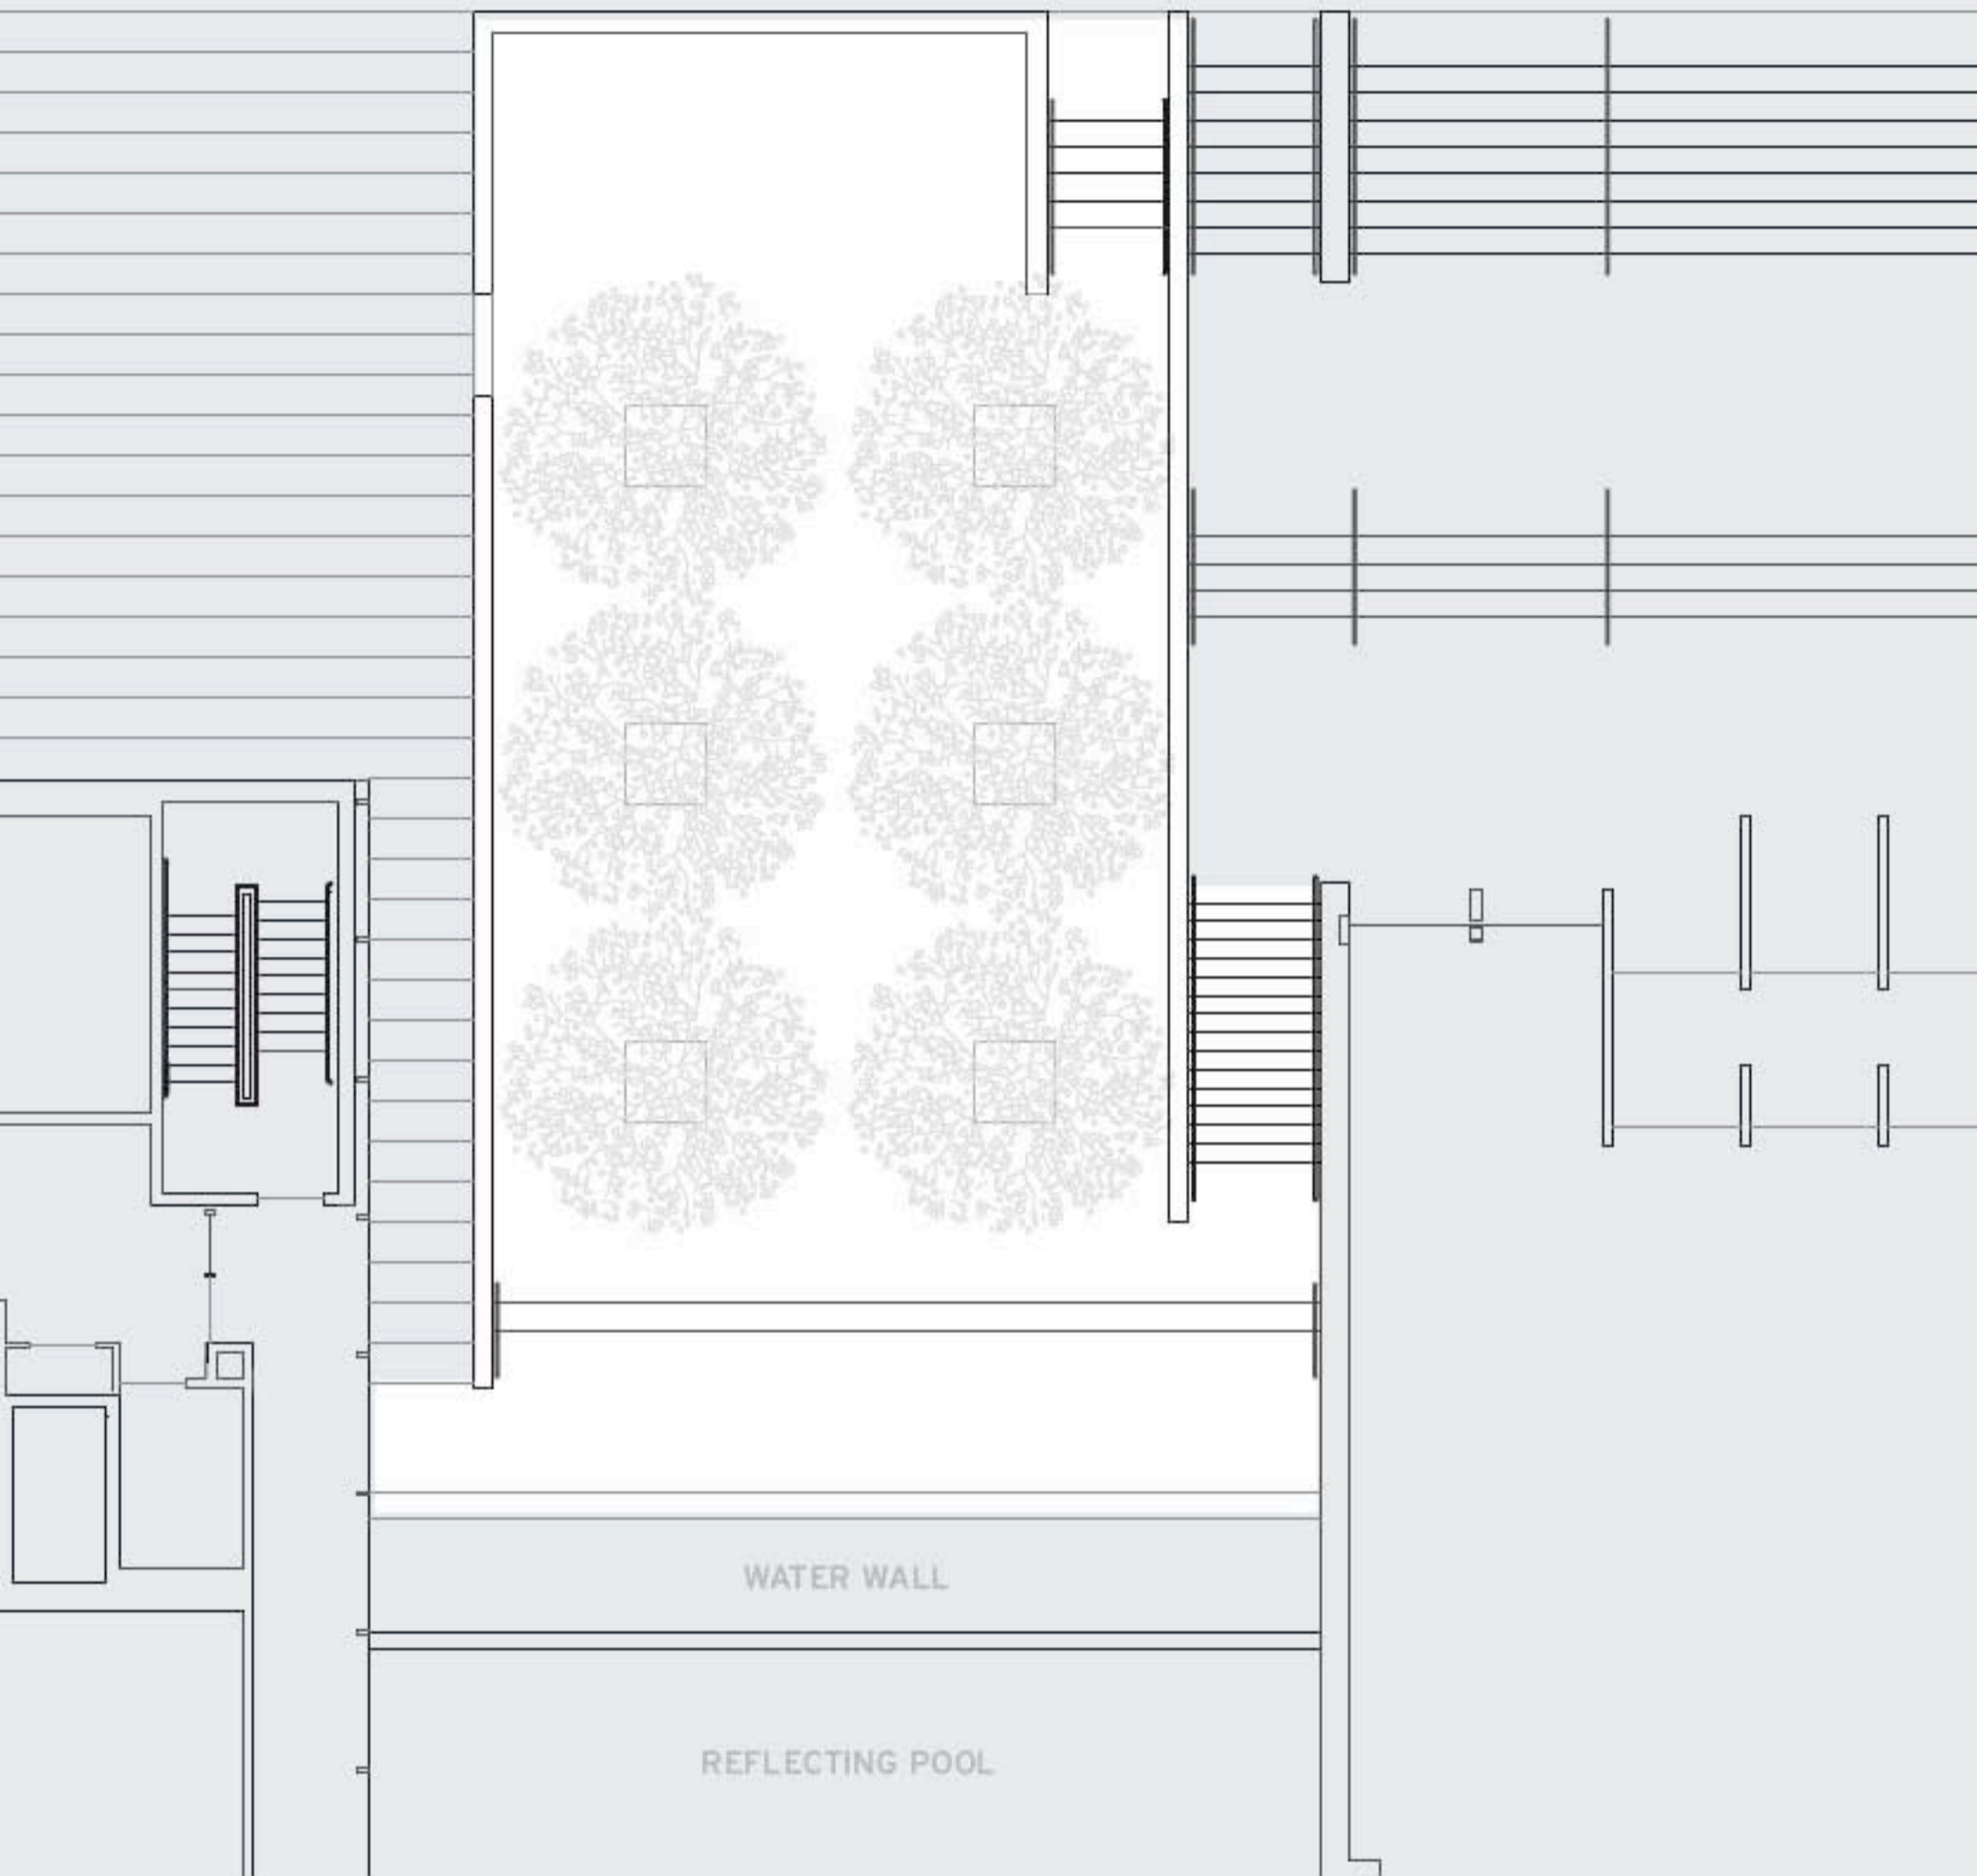

Sq. Ft. 1,856.50
Length (ft) 47
Width (ft) 39.5
Height (ft) 14.5

Veranda LEVEL II

GRAND RAPIDS ART MUSEUM

NOTES:

Sq. Ft. 1,261.13
Length (ft) 42.75
Width (ft) 29.5
Height (ft) 8.5

Garden Room

LOWER LEVEL

GRAND RAPIDS ART MUSEUM

NOTES:

Sq. Ft. 682.50
Length (ft) 35
Width (ft) 19.5
Height (ft) 10.5

Betz Studio

LOWER LEVEL

GRAND RAPIDS ART MUSEUM

NOTES:

Wege Plaza Steps

Dining Terrace

GRAM

Dining Terrace & Wege Plaza Steps

GRAND RAPIDS ART MUSEUM

NOTES:

Sq. Ft. 3,272.50
 Length (ft) 77
 Width (ft) 42.5
 Height (ft) 65,000

Pocket Park

GRAND RAPIDS ART MUSEUM

NOTES: