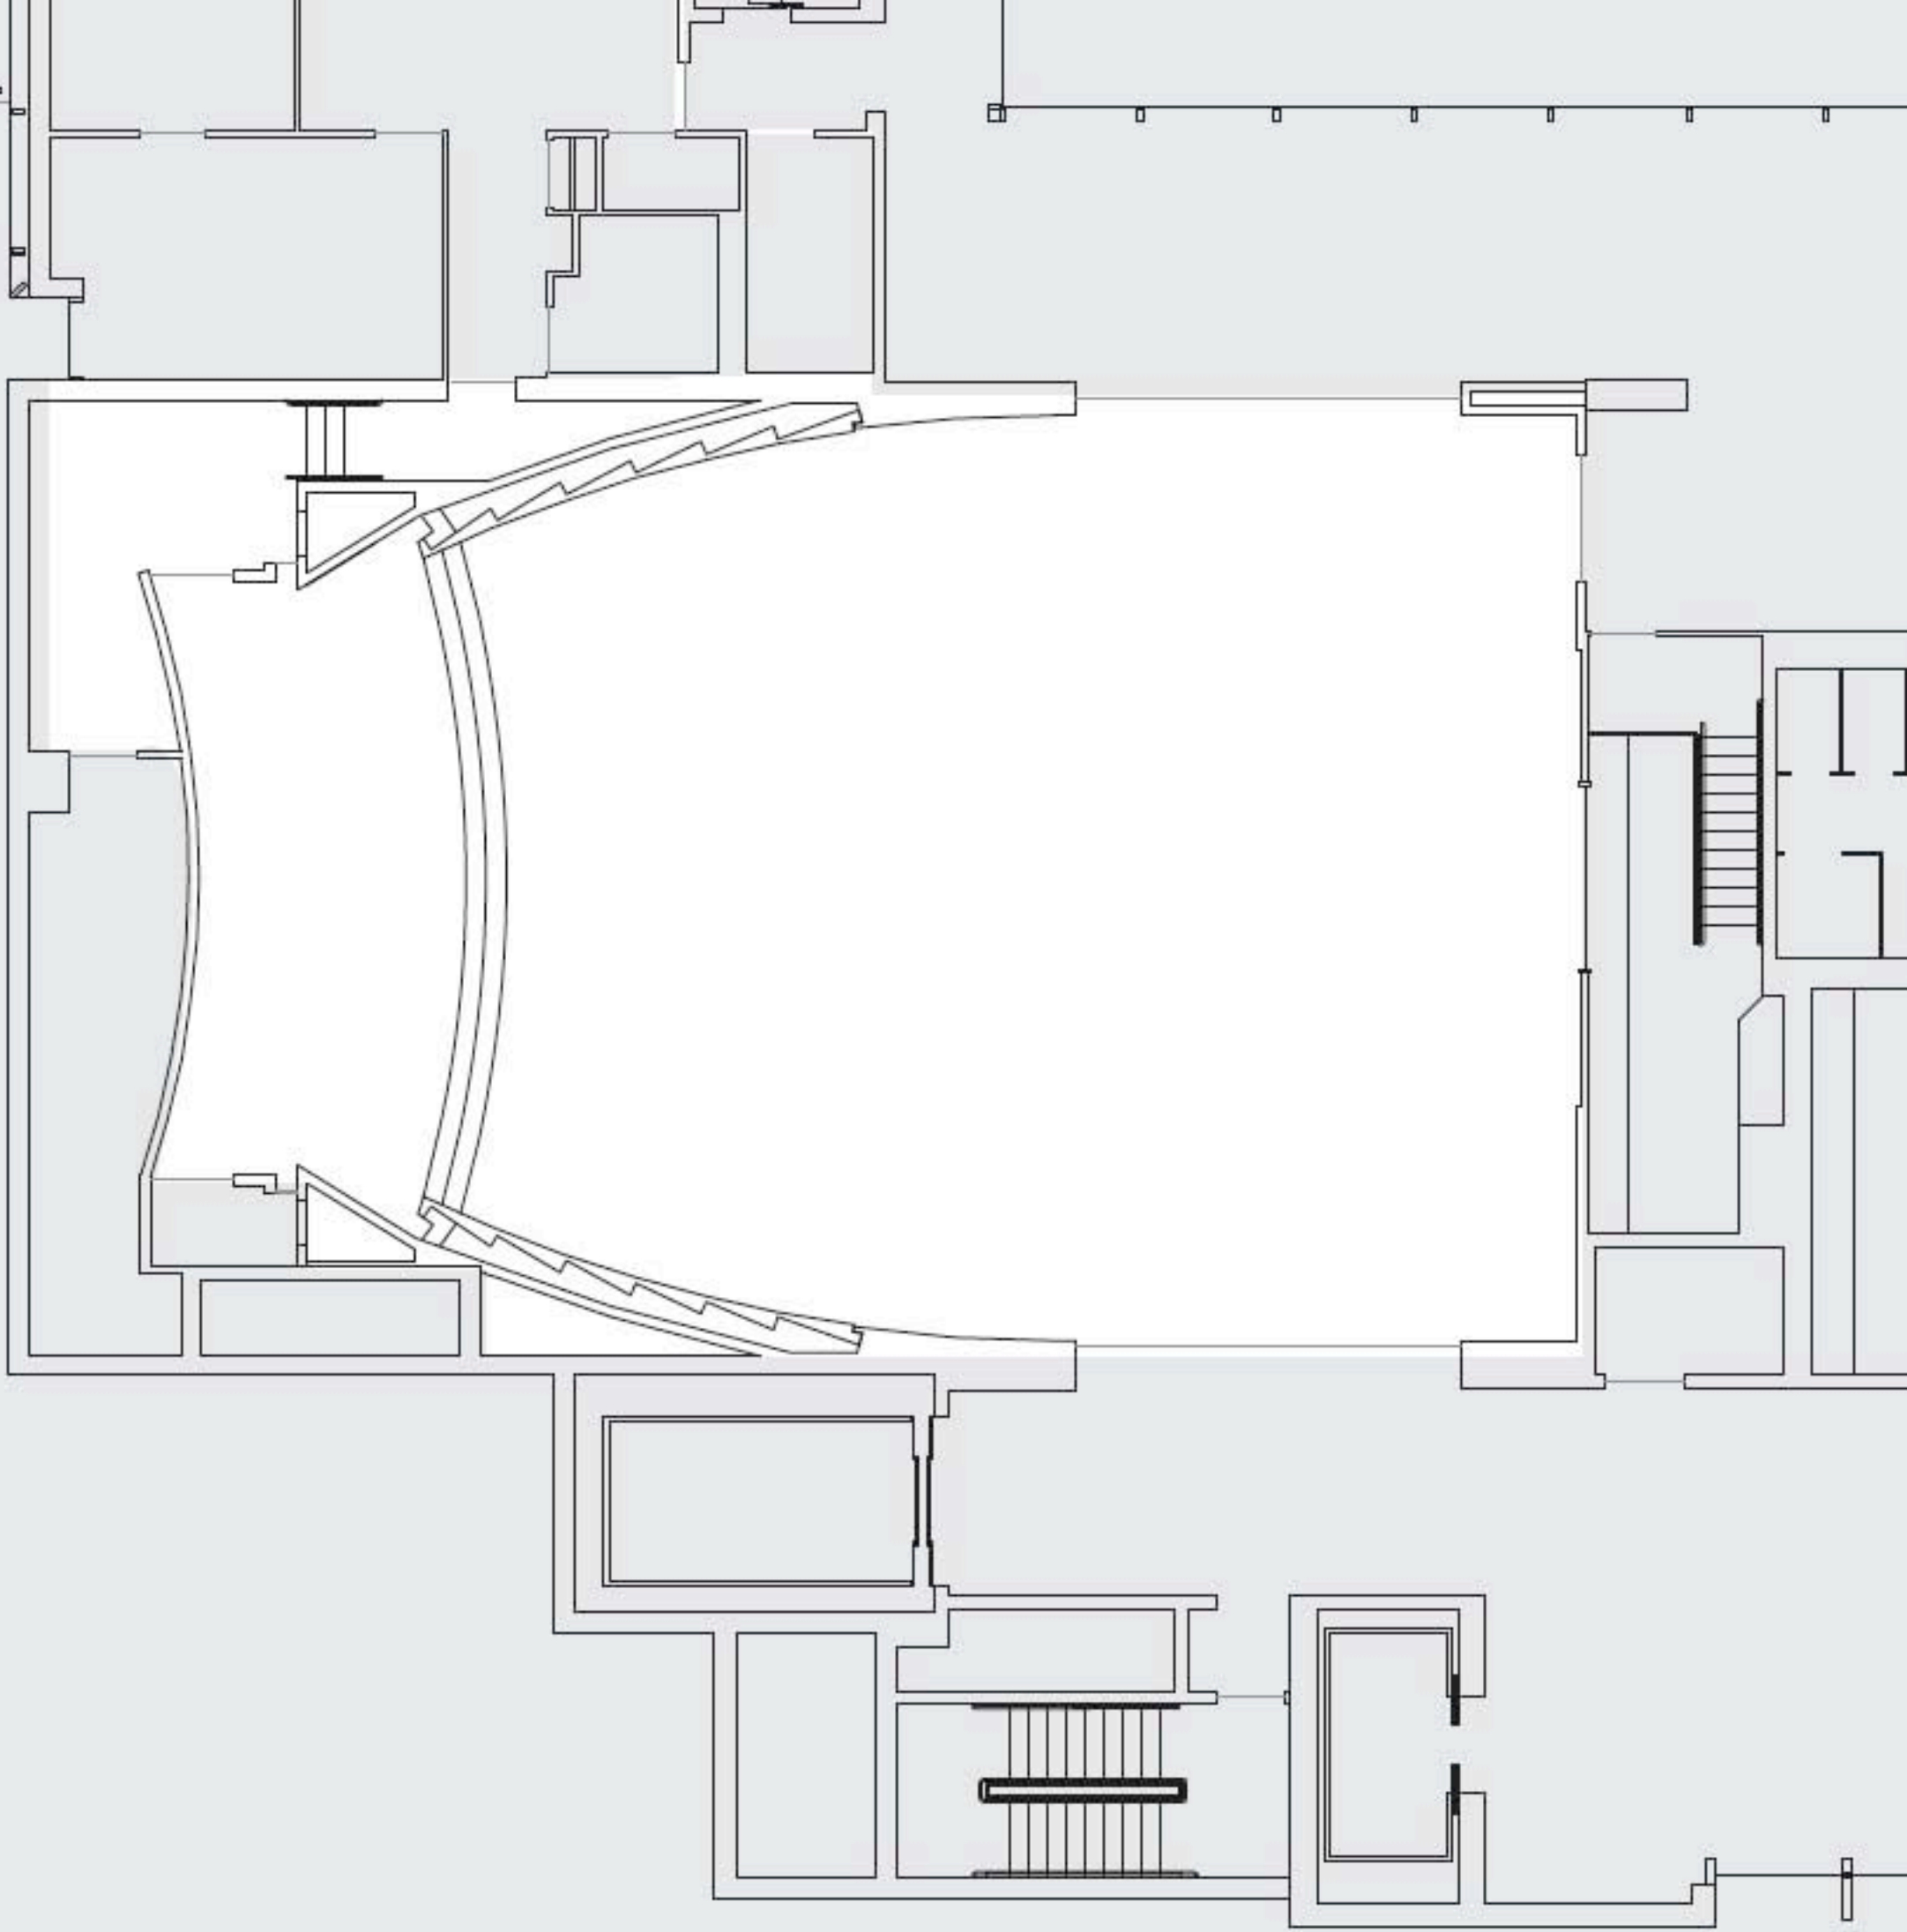

Sq. Ft. 4,322.18
Length (ft) 97.5
Width (ft) 44.33
Height (ft) 31.5

Wege Pavilion

GRAND RAPIDS ART MUSEUM

NOTES:

Sq. Ft. 2,373.75
Length (ft) 52.75
Width (ft) 45
Height (ft) 13

Cook Auditorium

GRAND RAPIDS ART MUSEUM

NOTES:

Sq. Ft. 1,072.50
Length (ft) 39
Width (ft) 27.5
Height (ft) 22.5

Café

GRAND RAPIDS ART MUSEUM

NOTES:

Sq. Ft. 2,360.31
Length (ft) 103.75
Width (ft) 22.75
Height (ft) 14.75

East Court

LEVEL I