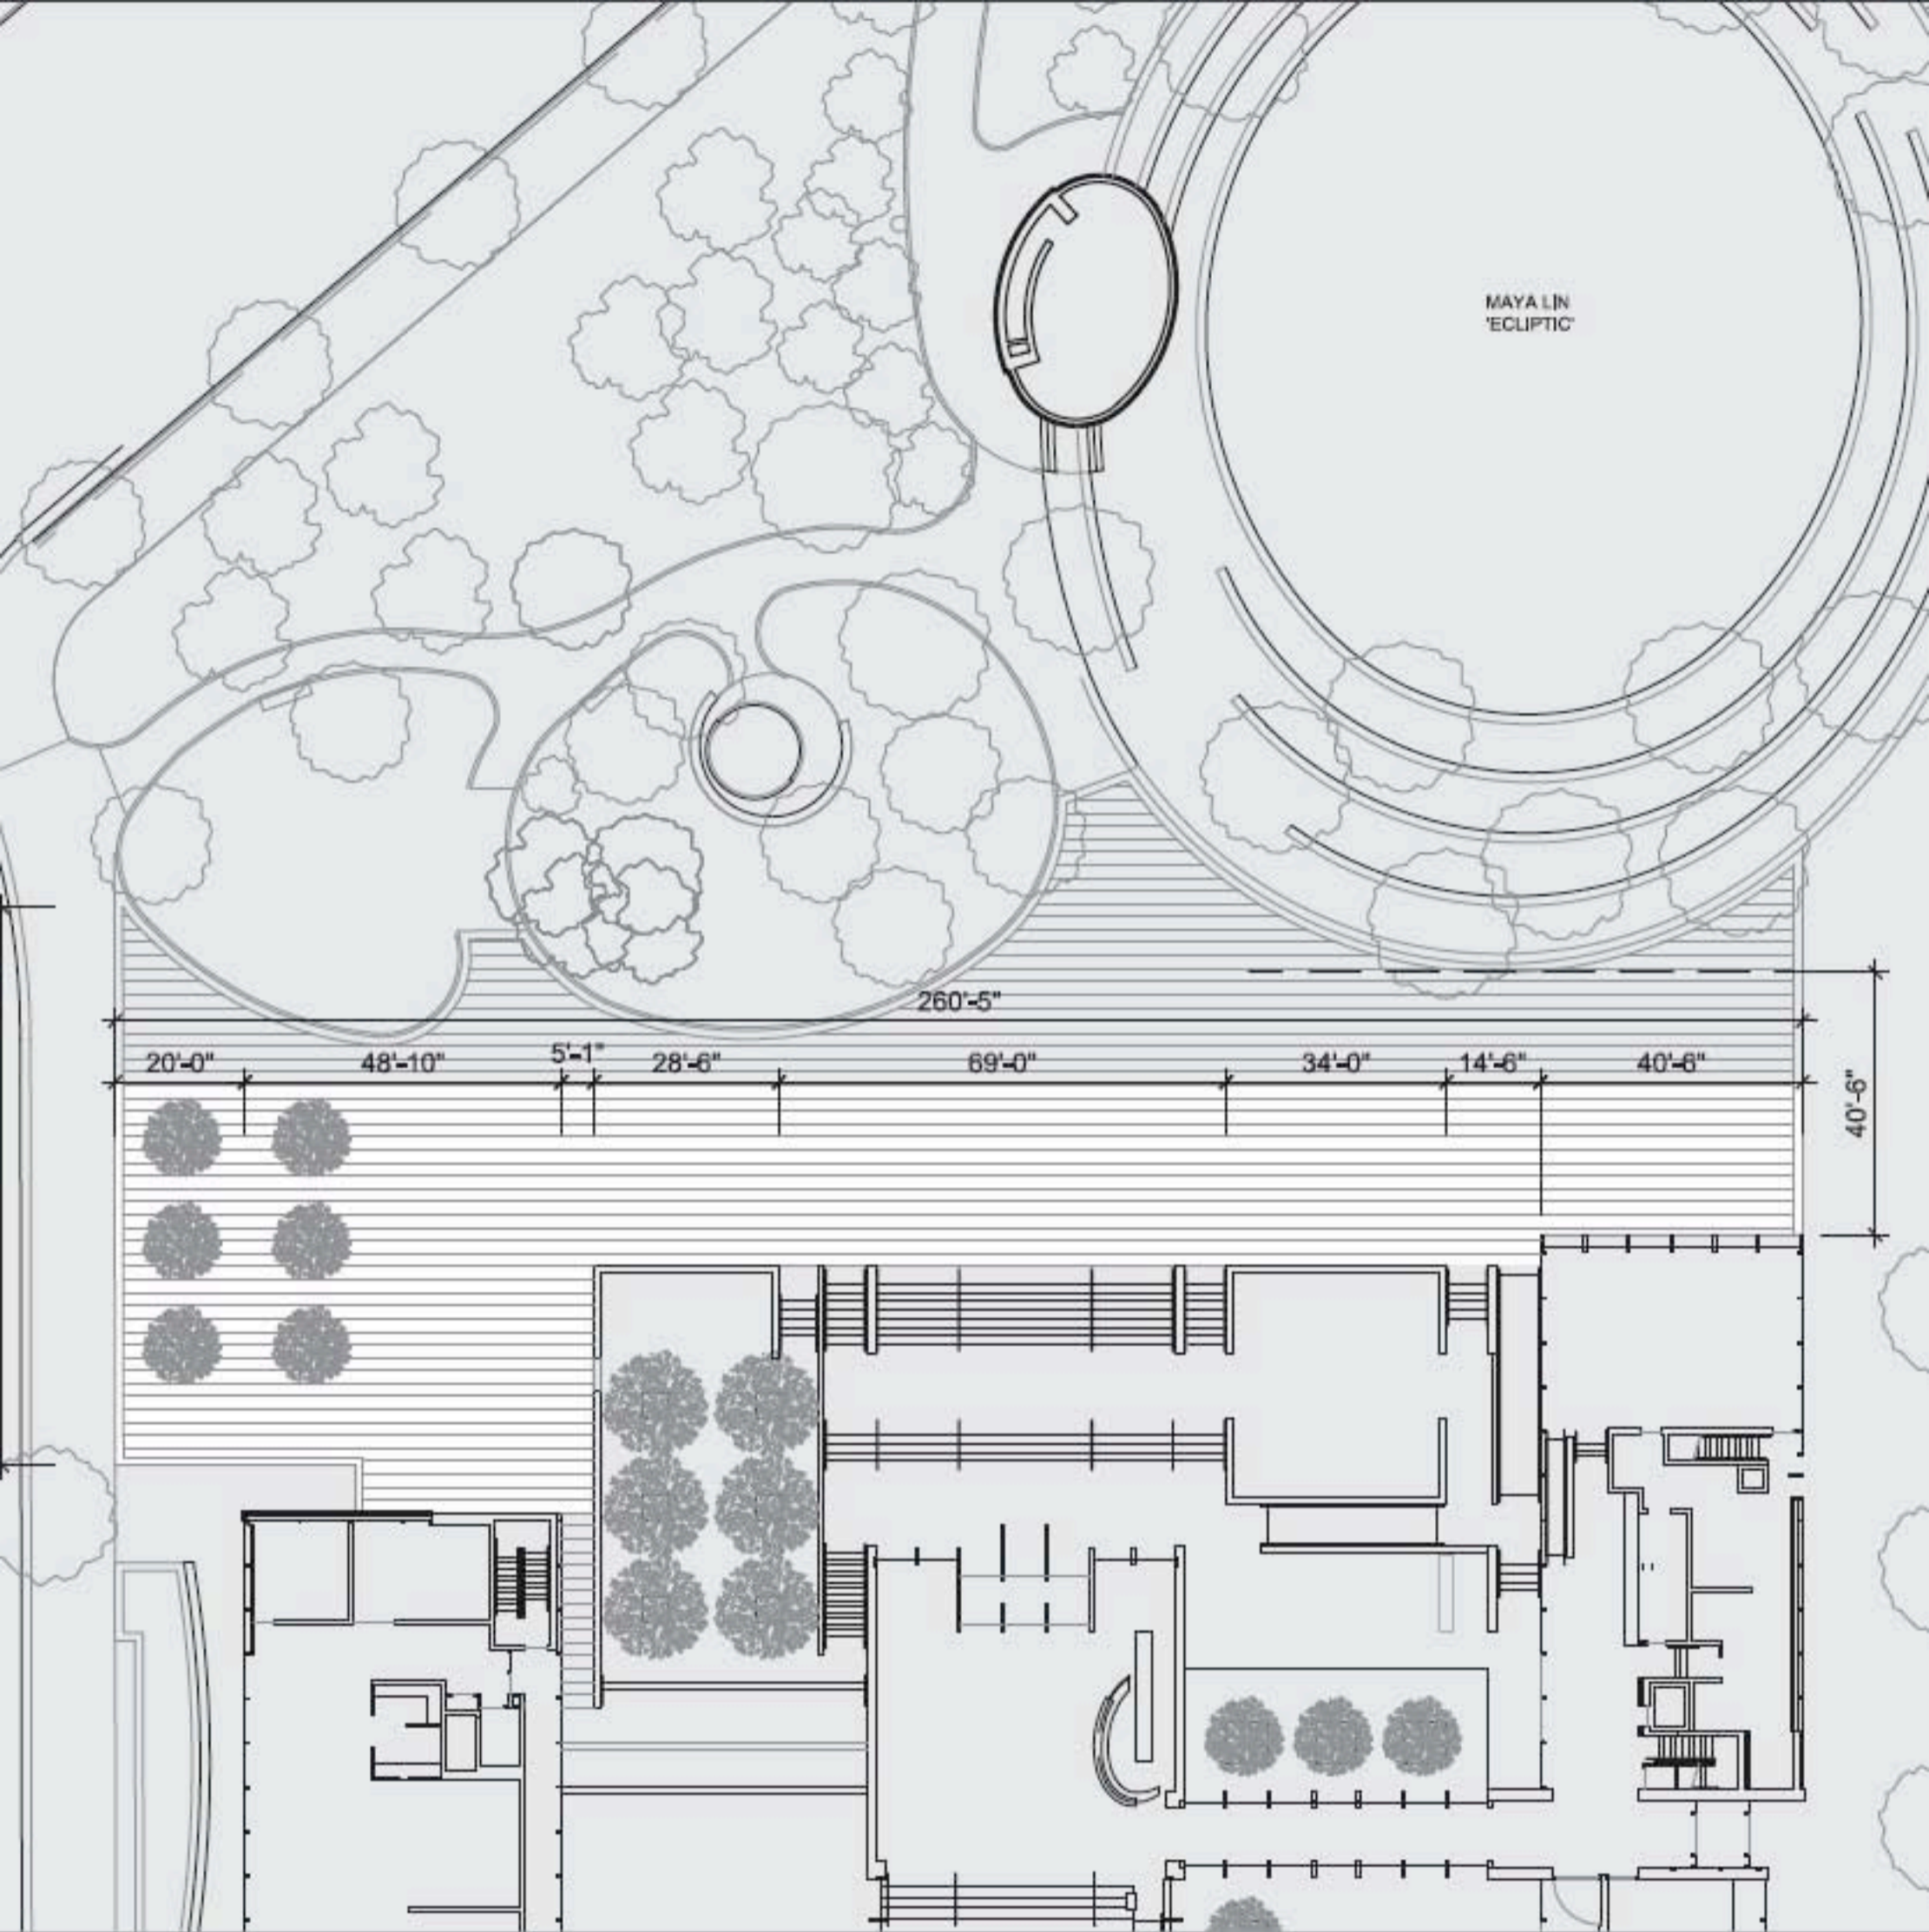

NOTES:

Sq. Ft. 682.50
Length (ft) 35
Width (ft) 19.5
Height (ft) 10.5

Betz Studio

LOWER LEVEL

GRAND RAPIDS ART MUSEUM

NOTES:

Wege Plaza Steps

Dining Terrace

GRAM

Dining Terrace & Wege Plaza Steps

GRAND RAPIDS ART MUSEUM

NOTES:

Sq. Ft. 3,272.50
 Length (ft) 77
 Width (ft) 42.5
 Height (ft) 65,000

Pocket Park

GRAND RAPIDS ART MUSEUM

NOTES:

Sq. Ft. 11,815.00
 Length (ft) 278
 Width (ft) 42.5
 Height (ft) 65,000

Wege Plaza Pavers

GRAND RAPIDS ART MUSEUM

NOTES:
